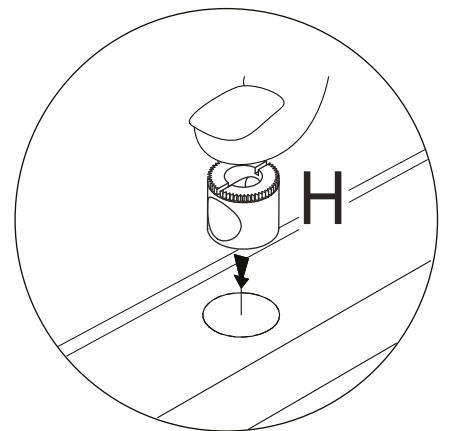

ASSEMBLY INSTRUCTION

HAMMOND COFFEE TABLE 62X62 WOODEN TOP

ROWICO

H O M E

Ax2 	Gx2
Bx1 	Hx2
Cx2 	Jx2
Dx1 	Kx1
E x8 	Lx4
Fx4 	Mx4
	Nx4
	Px4

②

③

④