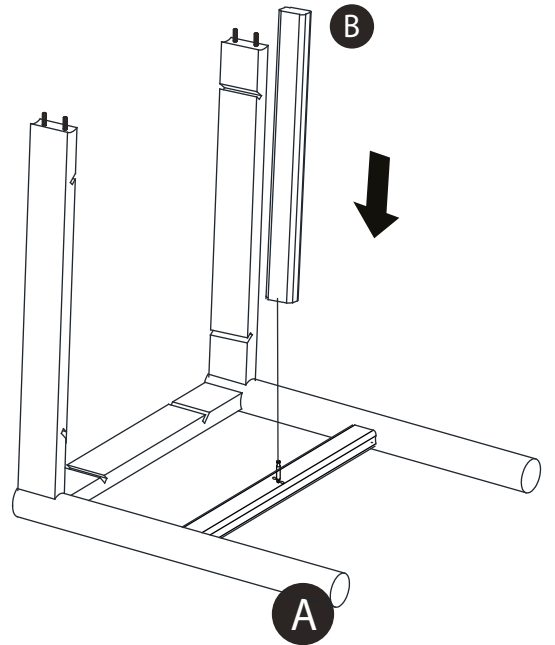

ASSEMBLY INSTRUCTION

HAMMOND COFFEE TABLE 62X62 WOODEN TOP

ROWICO

H O M E

Ax2 	Gx2
Bx1 	Hx2
Cx2 	Jx2
Dx1 	Kx1
E x8 	Lx4
Fx4 	Mx4
	Nx4
	Px4

②

③

④