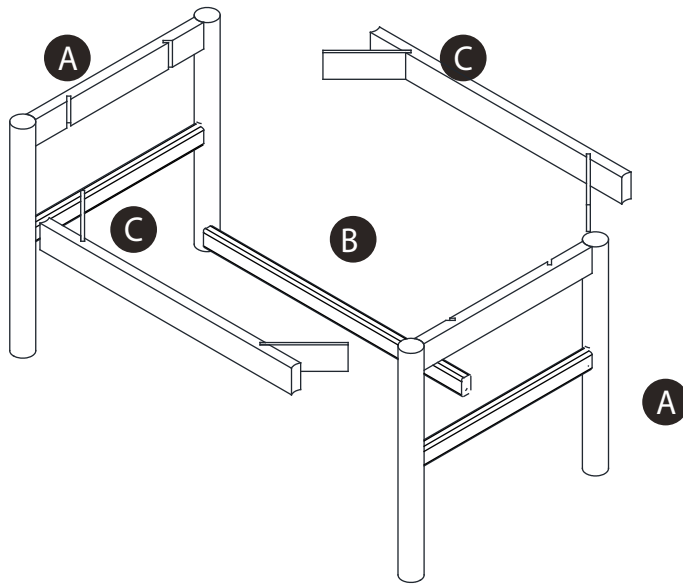

ASSEMBLY INSTRUCTION

HAMMOND COFFEE TABLE 62X62 WOODEN TOP

ROWICO

H O M E

Ax2 	Gx2
Bx1 	Hx2
Cx2 	Jx2
Dx1 	Kx1
E x8 	Lx4
Fx4 	Mx4
	Nx4
	Px4

②

③

④