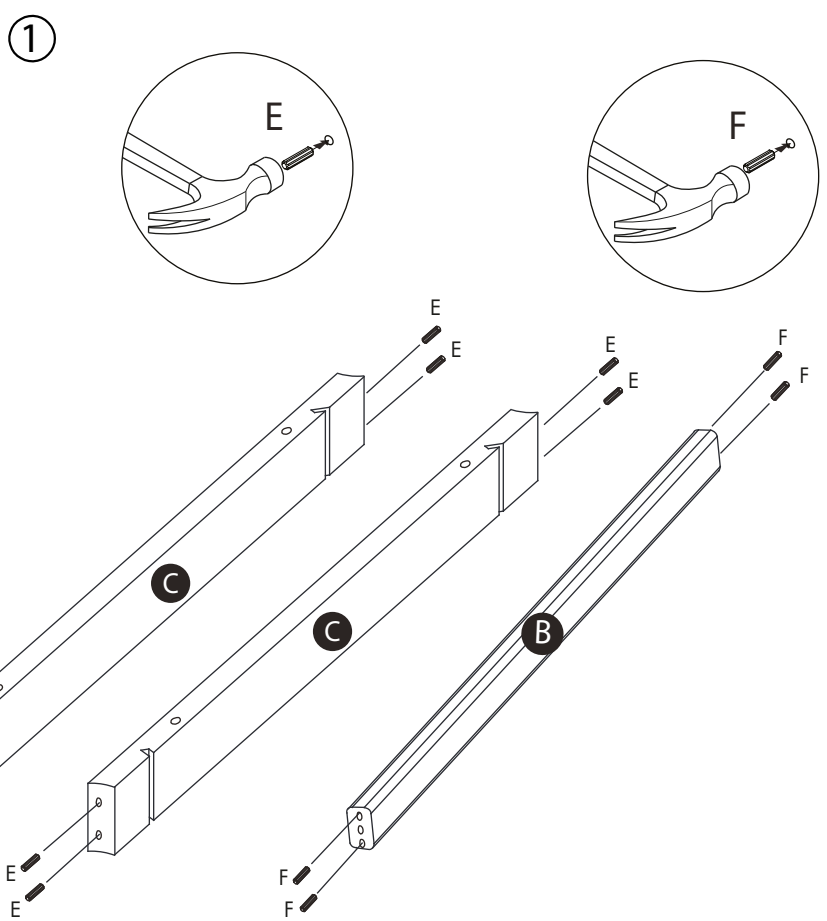

ASSEMBLY INSTRUCTION

HAMMOND COFFEE TABLE 62X62 WOODEN TOP

ROWICO

H O M E

Ax2 	Gx2
Bx1 	Hx2
Cx2 	Jx2
Dx1 	Kx1
E x8 	Lx4
Fx4 	Mx4
	Nx4
	Px4

②

③

④