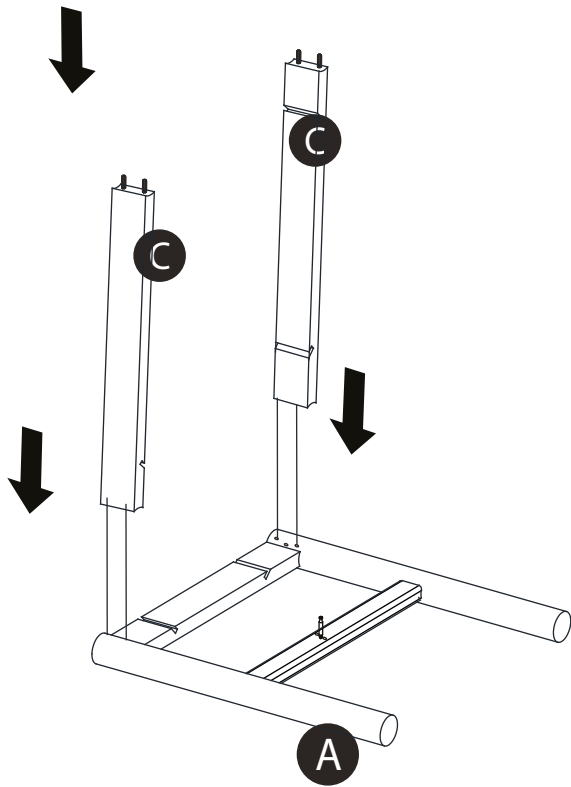

ASSEMBLY INSTRUCTION

HAMMOND COFFEE TABLE 62X62 WOODEN TOP

ROWICO

H O M E

Ax2 	Gx2
Bx1 	Hx2
Cx2 	Jx2
Dx1 	Kx1
E x8 	Lx4
Fx4 	Mx4
	Nx4
	Px4

②

③

④