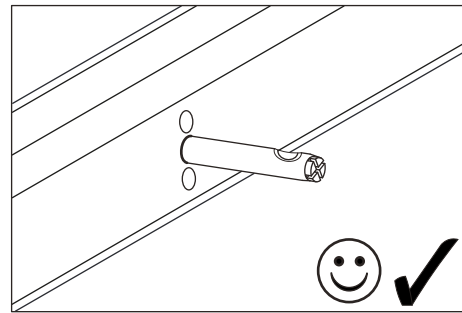

ASSEMBLY INSTRUCTION

HAMMOND COFFEE TABLE 62X62 WOODEN TOP

ROWICO

H O M E

Ax2 	Gx2
Bx1 	Hx2
Cx2 	Jx2
Dx1 	Kx1
E x8 	Lx4
Fx4 	Mx4
	Nx4
	Px4

②

③

④