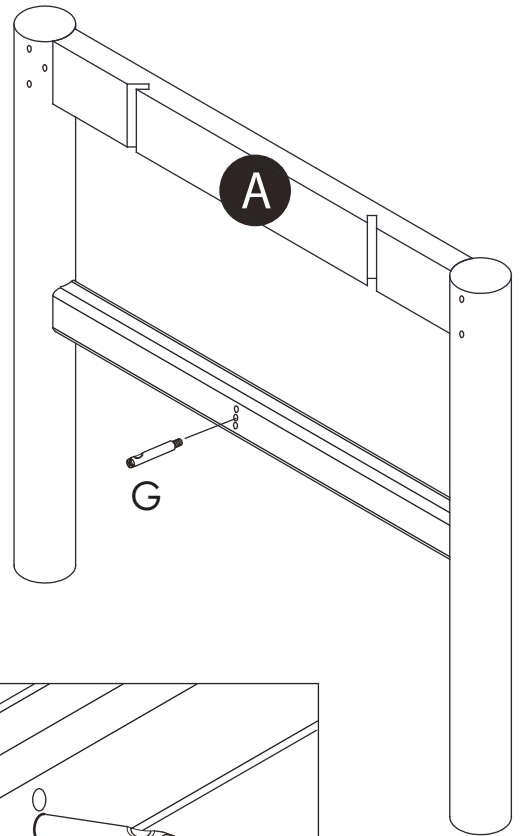

ASSEMBLY INSTRUCTION

HAMMOND COFFEE TABLE 62X62 WOODEN TOP

ROWICO

H O M E

Ax2 	Gx2
Bx1 	Hx2
Cx2 	Jx2
Dx1 	Kx1
E x8 	Lx4
Fx4 	Mx4
	Nx4
	Px4

②

③

④