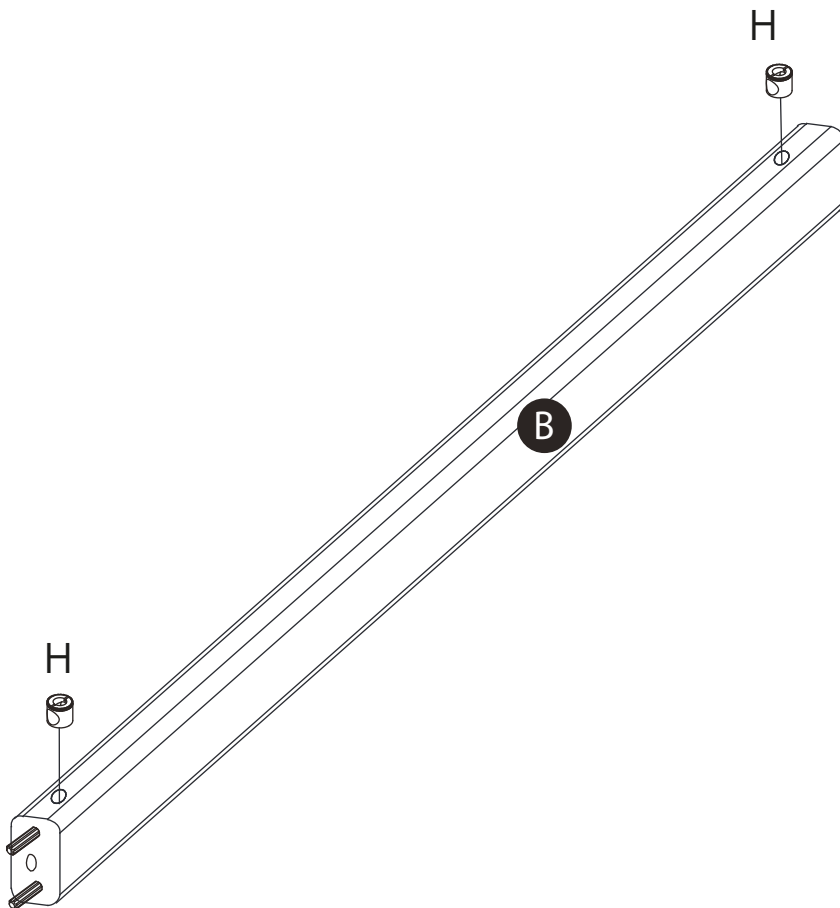

ASSEMBLY INSTRUCTION

HAMMOND COFFEE TABLE 62X62 WOODEN TOP

ROWICO

H O M E

Ax2 	Gx2
Bx1 	Hx2
Cx2 	Jx2
Dx1 	Kx1
E x8 	Lx4
Fx4 	Mx4
	Nx4
	Px4

②

③

④

⑤

⑥

⑦

8