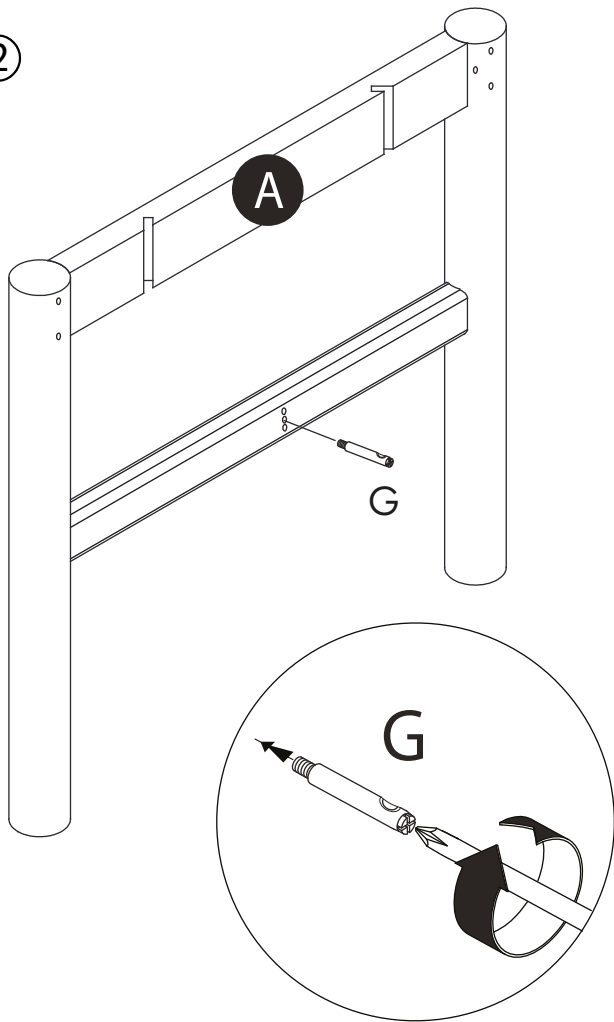

ASSEMBLY INSTRUCTION

HAMMOND COFFEE TABLE 62X62 WOODEN TOP

ROWICO

H O M E

Ax2 	Gx2
Bx1 	Hx2
Cx2 	Jx2
Dx1 	Kx1
E x8 	Lx4
Fx4 	Mx4
	Nx4
	Px4

②

③

④