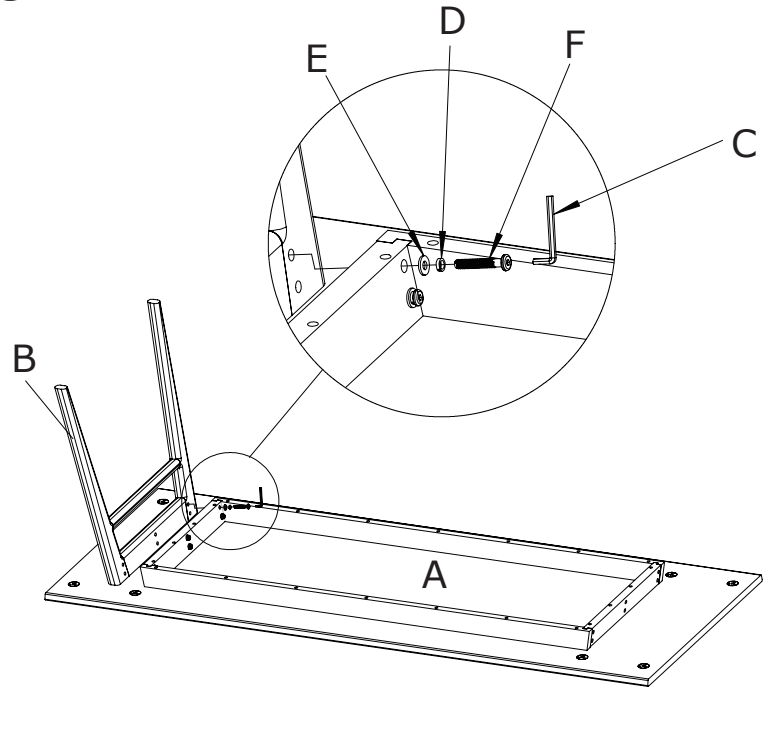

Attention!

All kinds of liquids must be wiped down immediately with a clean, dry, soft cotton cloth. To protect the surface a layer of wax should be applied before use and on regular basis after a period of use.

①