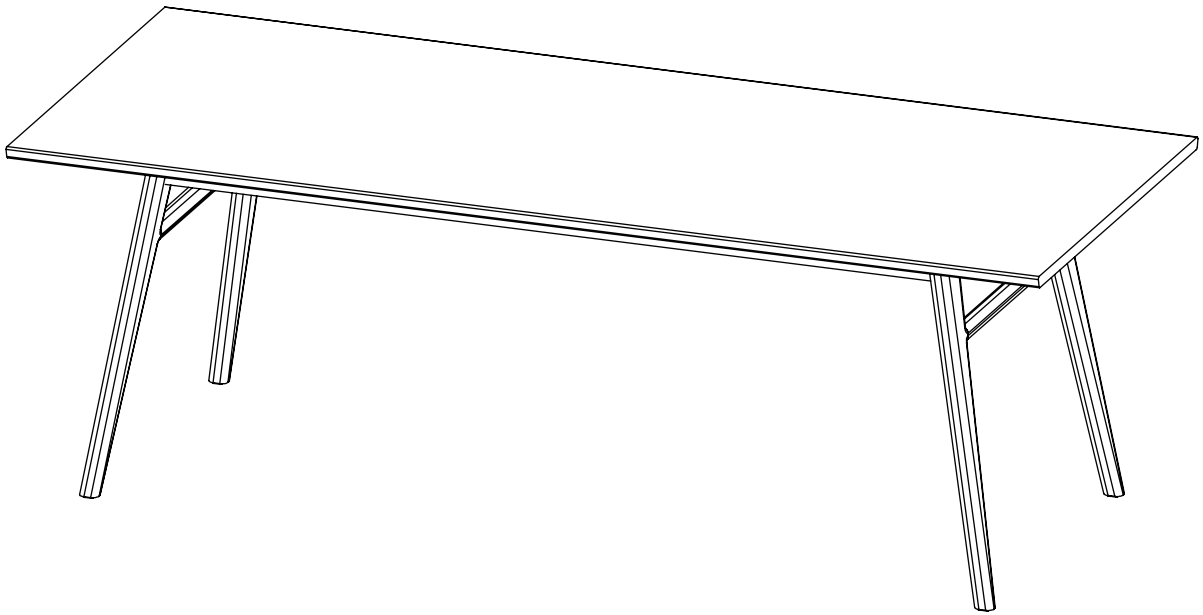

# NEVIS DINING TABLE

**ROWICO**

HOME

<p>Ax1</p> 	<p>Dx12</p>  <p>M8×Ø12</p>
<p>Bx2</p> 	<p>Ex12</p>  <p>M8×Ø22</p>
<p>Cx1</p>  <p>M5×70</p>	<p>Fx12</p>  <p>M8×50</p>
<p>Gx1</p>  <p>20×20×3</p>	

Note:  
Improper use, improper assembly and mishandling may lead to defects/ cracks appearing.