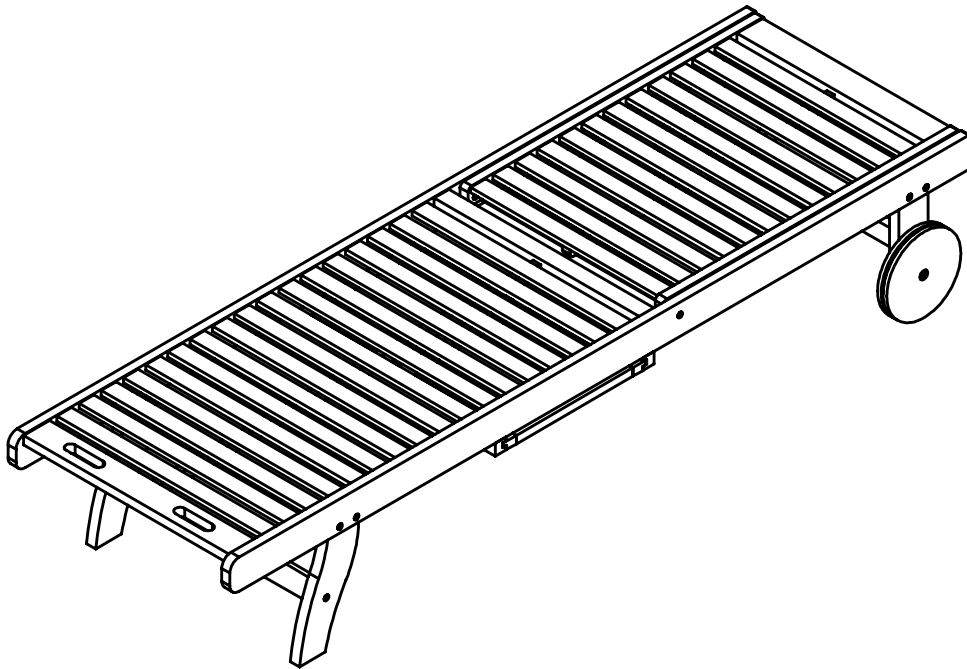

Assembly Instruction

Monteringsanvisning | Montageanleitungen

Article Number: 6147-000

Description: Luzon Sunlounge Acacia - Teaklook /

@venturehomese
@venture.design

**Do not tighten screws until all
screws have been assembled!**

**Venture
home**

No.		Qty.
1		2
2		2
3		2
4		2
5		1

No.		Qty.
		
A	 M6 x 60	4
		
B	 M6 x 13	4
		
C	 M6 x 35	8
		
D	 M8 x 60	2
		
E	 8x13x5	2
		
F	 8x18x2	2
		
G	 8x35x3	2
		
H	 10x20x2	2
		
I	 M4 x 60	1
		
J	 2 x 12x83	1