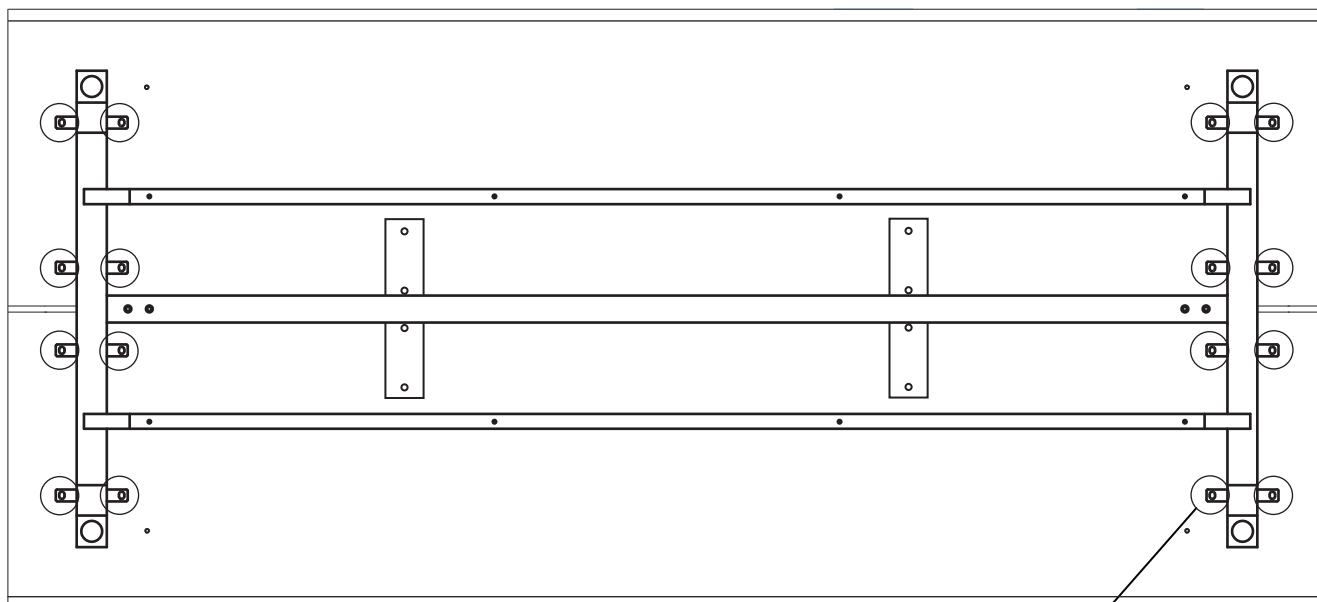

6

Dra inte åt skruvarna helt, förrän samtliga skruvar är monterade.
Do not tighten the screws completely, until all screws are assembled.