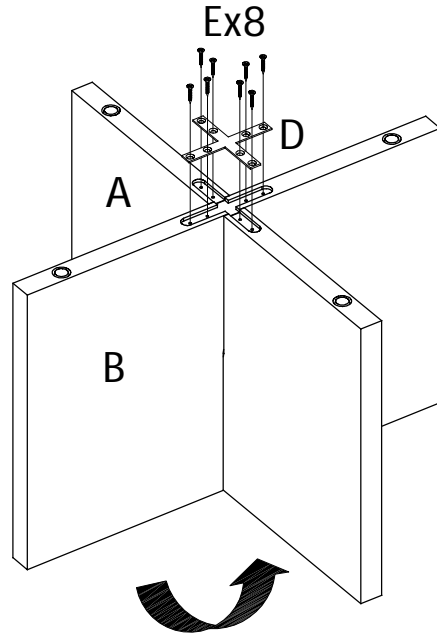

ASSEMBLY INSTRUCTION

BROOKSVILLE COFFEE TABLE

ROWICO

HOME

Ax1 	Dx2 120X120X2mm
Bx1 	Ex16 M4X20mm
Cx1 	Fx4 Ø20X2

①

②

③