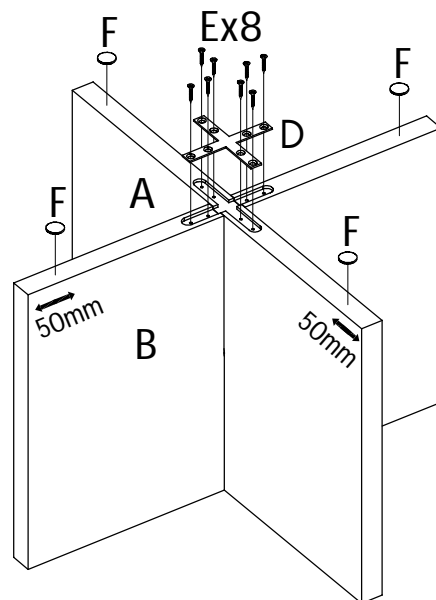

ASSEMBLY INSTRUCTION

BROOKSVILLE COFFEE TABLE

ROWICO

HOME

Ax1 	Dx2 120X120X2mm
Bx1 	Ex16 M4X20mm
Cx1 	Fx4 Ø20X2

①

②

③