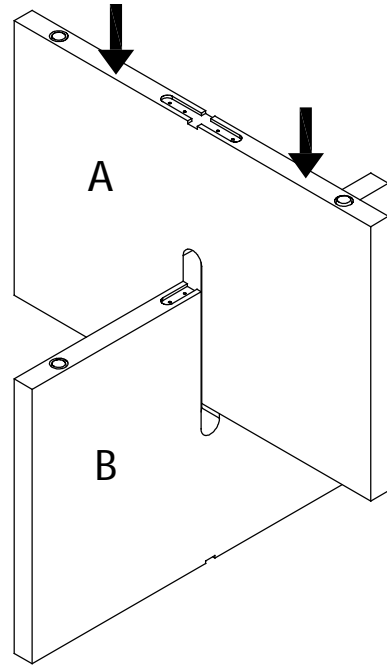

ASSEMBLY INSTRUCTION

BROOKSVILLE COFFEE TABLE

ROWICO

HOME

Ax1 	Dx2 120X120X2mm
Bx1 	Ex16 M4X20mm
Cx1 	Fx4 Ø20X2

①

②

③