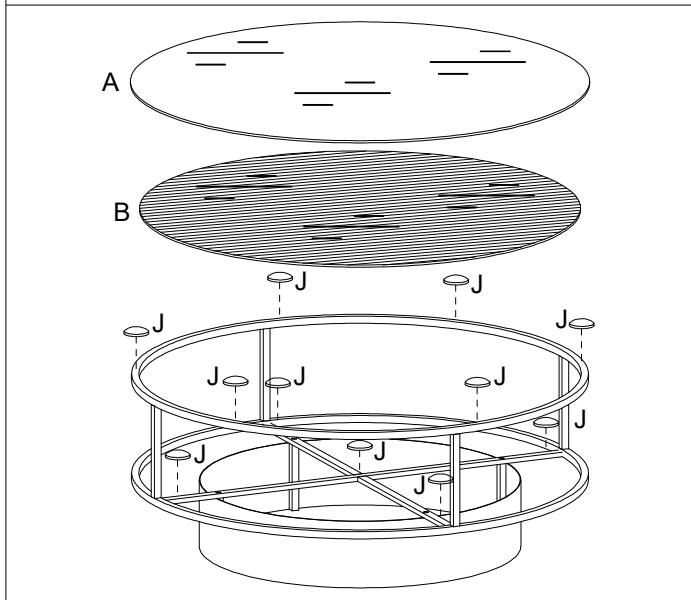

Art No	Description
88888-996	SP - Falsterbo Sofa table - Scew Set
88888-997	SP - Falsterbo Sofa Table - PlasticFeet
88888-998	SP - Falsterbo Sofa Table - Glass top (top Shelf)
88888-1024	SP - Falsterbo Sofa table - Glass Top (Bottom Shelf)

furniture/fashion
Design by Daniel Johansson & Laila Bagge

VENTURE DESIGN
HOME & INTERIOR

15004-180

A		1	88888-998
B		1	88888-1024
C		1	
D		1	
E		1	
F		4	
G		4	88888-996
H		4	88888-996
I		4	88888-996
J		11	88888-996
K		1	88888-996