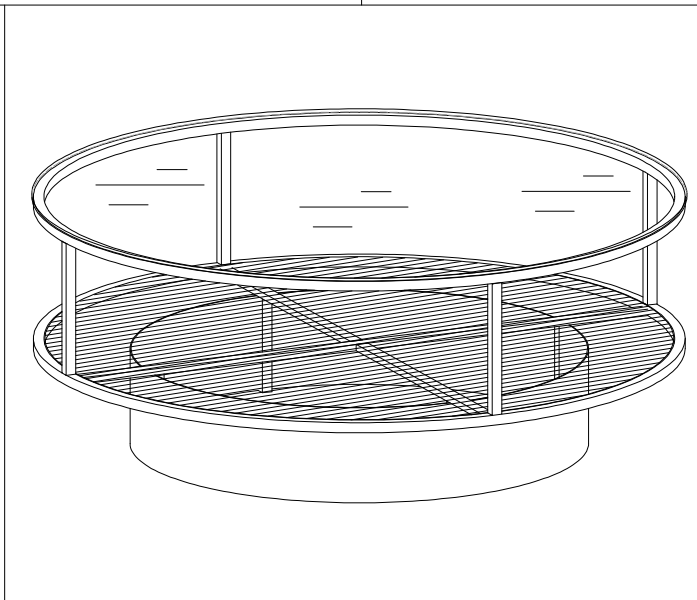

Art No	Description
88888-996	SP - Falsterbo Sofa table - Scew Set
88888-997	SP - Falsterbo Sofa Table - PlasticFeet
88888-998	SP - Falsterbo Sofa Table - Glass top (top Shelf)
88888-1024	SP - Falsterbo Sofa table - Glass Top (Bottom Shelf)

furniture/fashion
Design by Daniel Johansson & Laila Bagge

VENTURE DESIGN
HOME & INTERIOR

15004-180

A		1	88888-998
B		1	88888-1024
C		1	
D		1	
E		1	
F		4	
G		4	88888-996
H		4	88888-996
I		4	88888-996
J		11	88888-996
K		1	88888-996