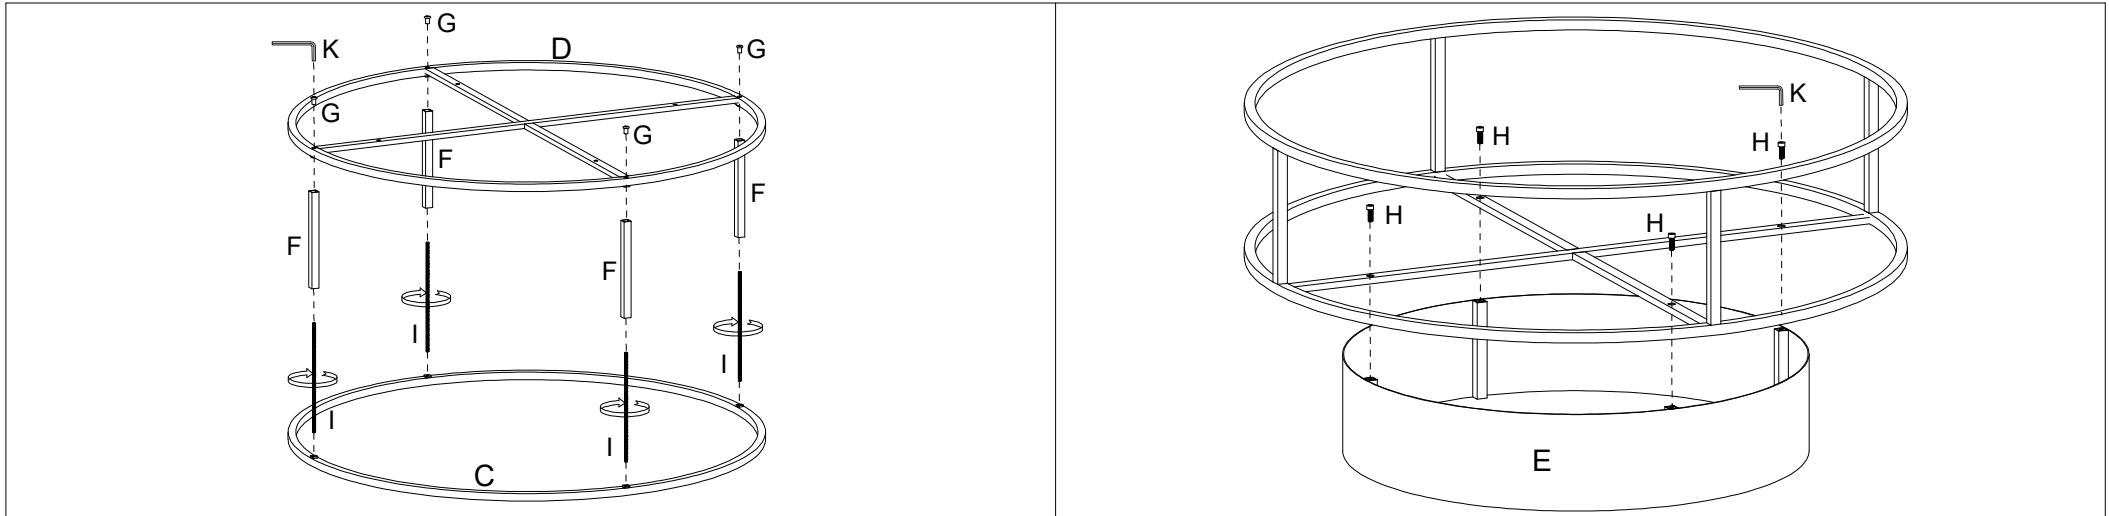

Art No	Description
88888-996	SP - Falsterbo Sofa table - Scew Set
88888-997	SP - Falsterbo Sofa Table - PlasticFeet
88888-998	SP - Falsterbo Sofa Table - Glass top (top Shelf)
88888-1024	SP - Falsterbo Sofa table - Glass Top (Bottom Shelf)

furniture/fashion
Design by Daniel Johansson & Laila Bagge

VENTURE DESIGN
HOME & INTERIOR

15004-180

A		1	88888-998
B		1	88888-1024
C		1	
D		1	
E		1	
F		4	
G		4	88888-996
H		4	88888-996
I		4	88888-996
J		11	88888-996
K		1	88888-996