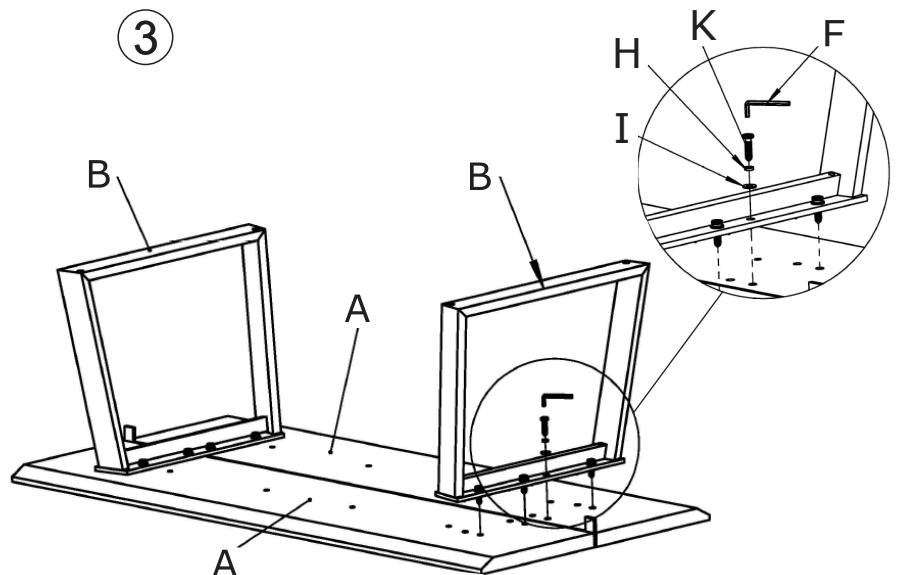

Ax2 	Fx1 M5
Bx2 	Gx8 M8×Ø12
	Hx16 M8×Ø12
	Ix16 M8×Ø20
	Jx8 M8×Ø16
	Kx16 M8×30MM
Cx2 	Lx8 M8×50MM
Dx2 60×25×6	Mx4 55×70×3
Ex4 Ø10×60	

①

Note:
Do not lift or move assembled table top,
without fully assembled legs.

②

③