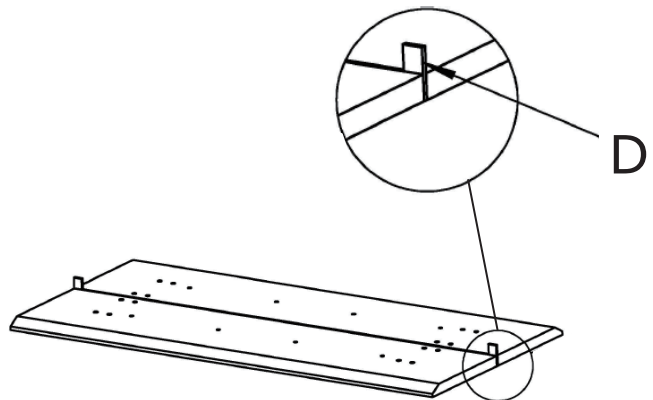

Ax2 	Fx1 M5
Bx2 	Gx8 M8×Ø12
	Hx16 M8×Ø12
	Ix16 M8×Ø20
	Jx8 M8×Ø16
	Kx16 M8×30MM
Cx2 	Lx8 M8×50MM
Dx2 60×25×6	Mx4 55×70×3
Ex4 Ø10×60	

①

Note:
Do not lift or move assembled table top,
without fully assembled legs.

②

③