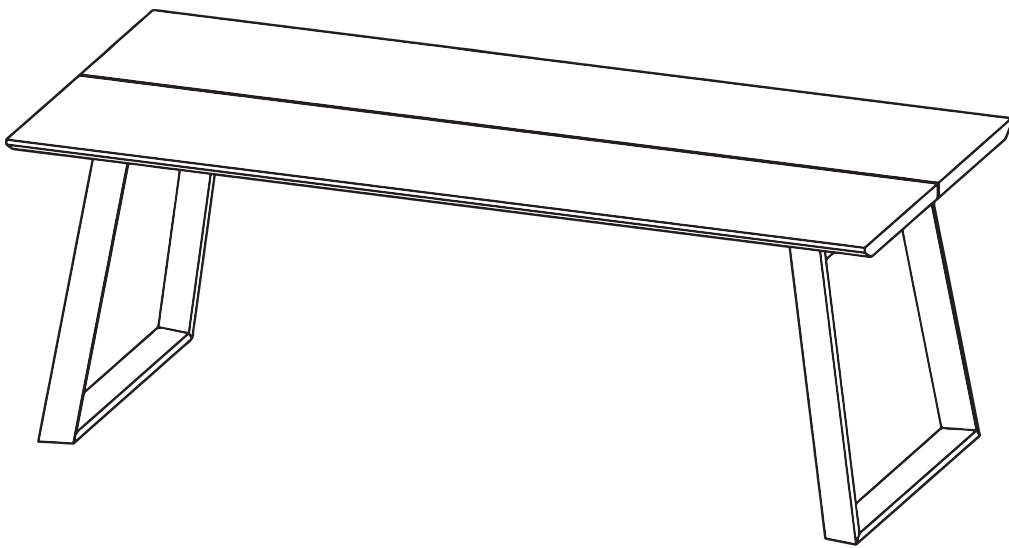

ASSEMBLY INSTRUCTION

MELVILLE COFFEE TABLE

ROWICO

H O M E

Ax2 	Fx1 M5
Bx2 	Gx8 M8×Ø12
	Hx16 M8×Ø12
	Ix16 M8×Ø20
	Jx8 M8×Ø16
	Kx16 M8×30MM
Cx2 	Lx8 M8×50MM
Dx2 60×25×6	Mx4 55×70×3
Ex4 Ø10×60	

①

Note:
Do not lift or move assembled table top,
without fully assembled legs.