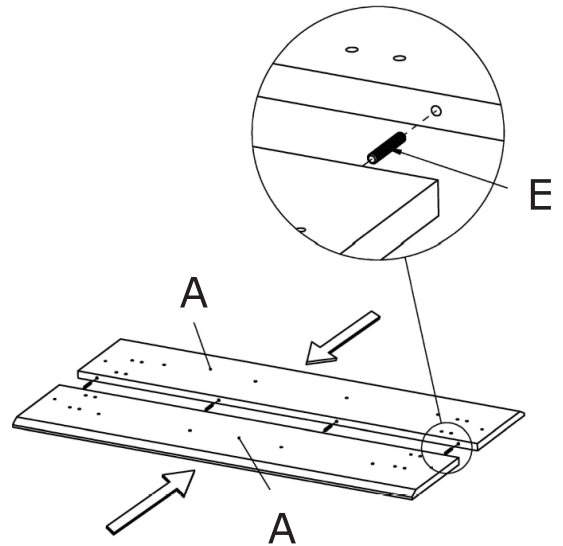

ASSEMBLY INSTRUCTION

MELVILLE COFFEE TABLE

ROWICO

H O M E

Ax2 	Fx1 M5
Bx2 	Gx8 M8×Ø12
	Hx16 M8×Ø12
	Ix16 M8×Ø20
	Jx8 M8×Ø16
	Kx16 M8×30MM
Cx2 	Lx8 M8×50MM
Dx2 60×25×6	Mx4 55×70×3
Ex4 Ø10×60	

①

Note:
Do not lift or move assembled table top,
without fully assembled legs.