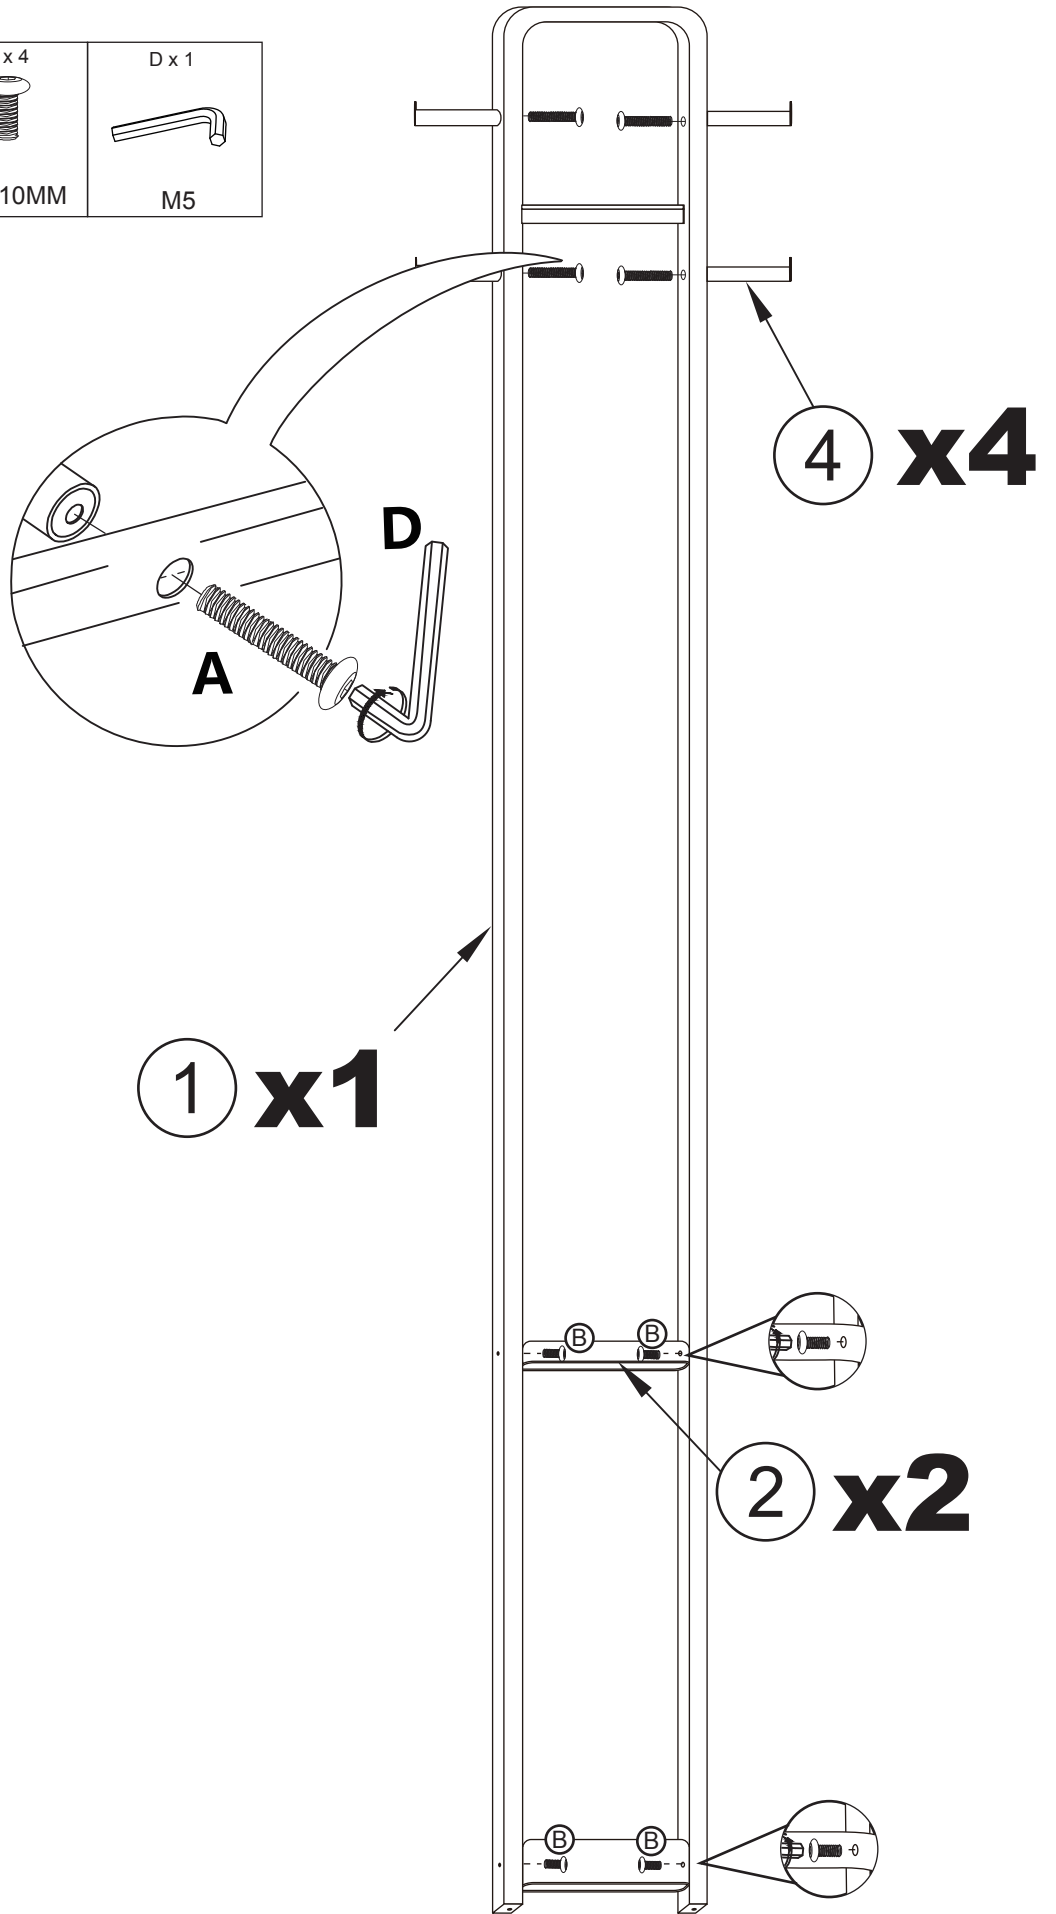

The bottom section of the page contains a horizontal bar with three icons. On the left is an icon of an Allen key and a hex nut. In the center is an icon of a person. On the right is a circular gauge with the text "0.25H" inside.

			✓
①	1	1790 x 370 mm	
②	2	160 x 80 mm	
③	1	560 x 280 mm	
④	4	85 x 16 mm	

<p>A x 4</p>  <p>M5X35MM</p>	<p>B x 4</p>  <p>M5X10MM</p>	<p>C x 2</p>  <p>M8X20MM</p>
<p>D x 1</p>  <p>M5</p>	<p>E x 1</p>  <p>M8</p>	

1

A x 4  M5X35MM	B x 4  M5X10MM	D x 1  M5
---	---	--

2

3