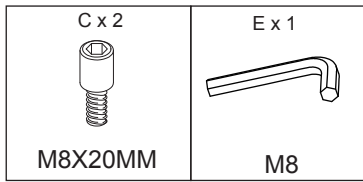

The bottom section of the page contains a horizontal bar with three icons. On the left is an icon of an Allen key and a hex nut. In the center is an icon of a person. On the right is a circular gauge with the text "0.25H" inside.

			✓
①	1	1790 x 370 mm	
②	2	160 x 80 mm	
③	1	560 x 280 mm	
④	4	85 x 16 mm	

<p>A x 4</p>  <p>M5X35MM</p>	<p>B x 4</p>  <p>M5X10MM</p>	<p>C x 2</p>  <p>M8X20MM</p>
<p>D x 1</p>  <p>M5</p>	<p>E x 1</p>  <p>M8</p>	

1

A x 4  M5X35MM	B x 4  M5X10MM	D x 1  M5
---	---	--

2

3