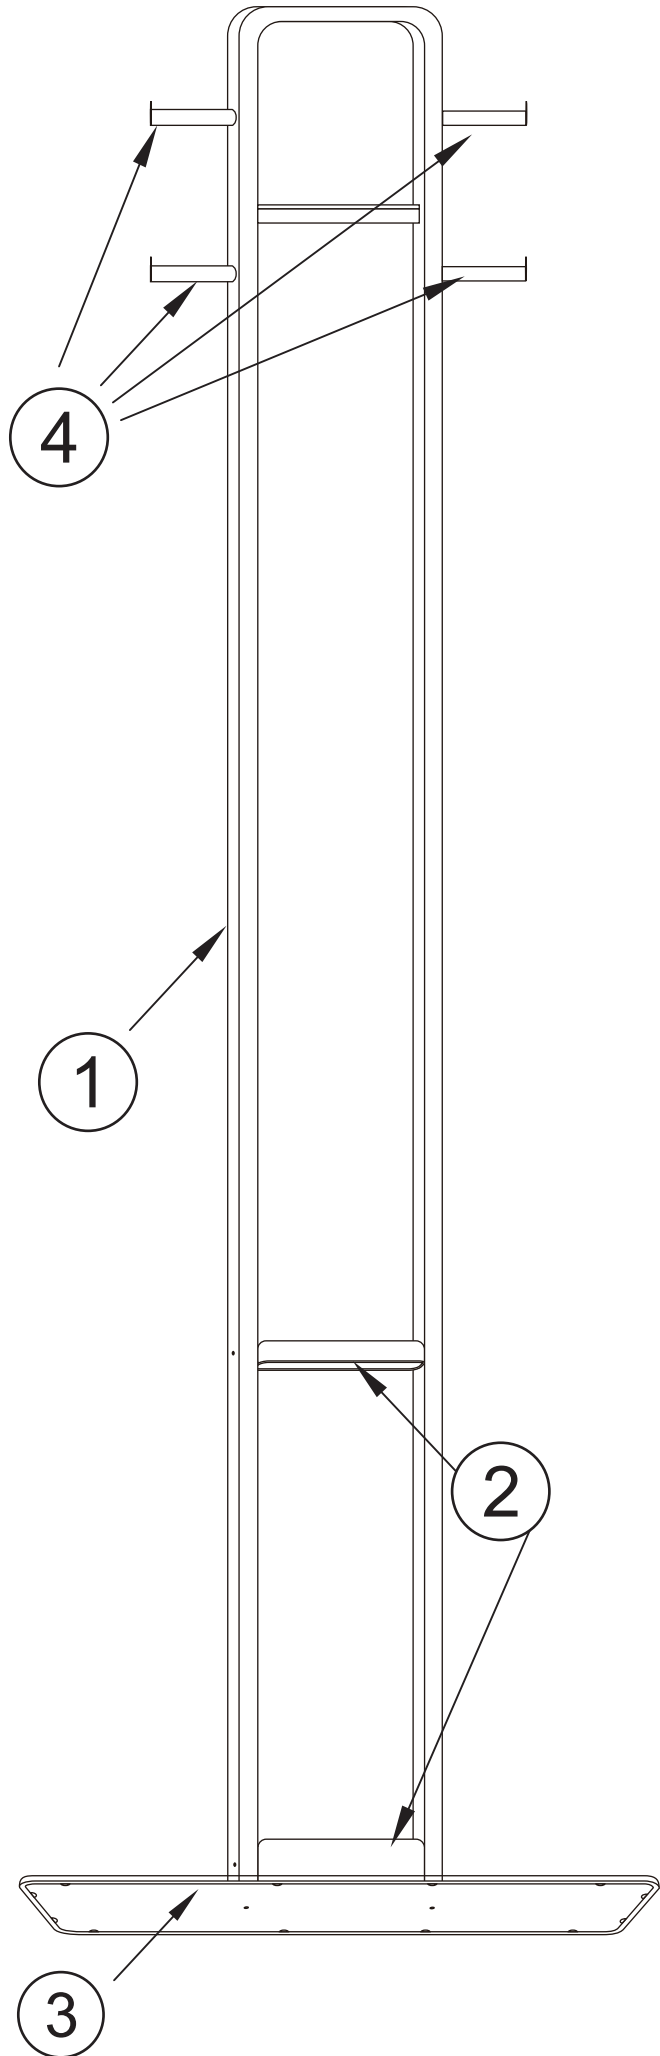

The bottom section of the page contains a horizontal bar with three icons. On the left is an icon of an Allen key and a hex nut. In the center is an icon of a person. On the right is a circular gauge with the text "0.25H" inside.

			✓
①	1	1790 x 370 mm	
②	2	160 x 80 mm	
③	1	560 x 280 mm	
④	4	85 x 16 mm	

<p>A x 4</p>  <p>M5X35MM</p>	<p>B x 4</p>  <p>M5X10MM</p>	<p>C x 2</p>  <p>M8X20MM</p>
<p>D x 1</p>  <p>M5</p>	<p>E x 1</p>  <p>M8</p>	

1

A x 4  M5X35MM	B x 4  M5X10MM	D x 1  M5
---	---	--

2

3