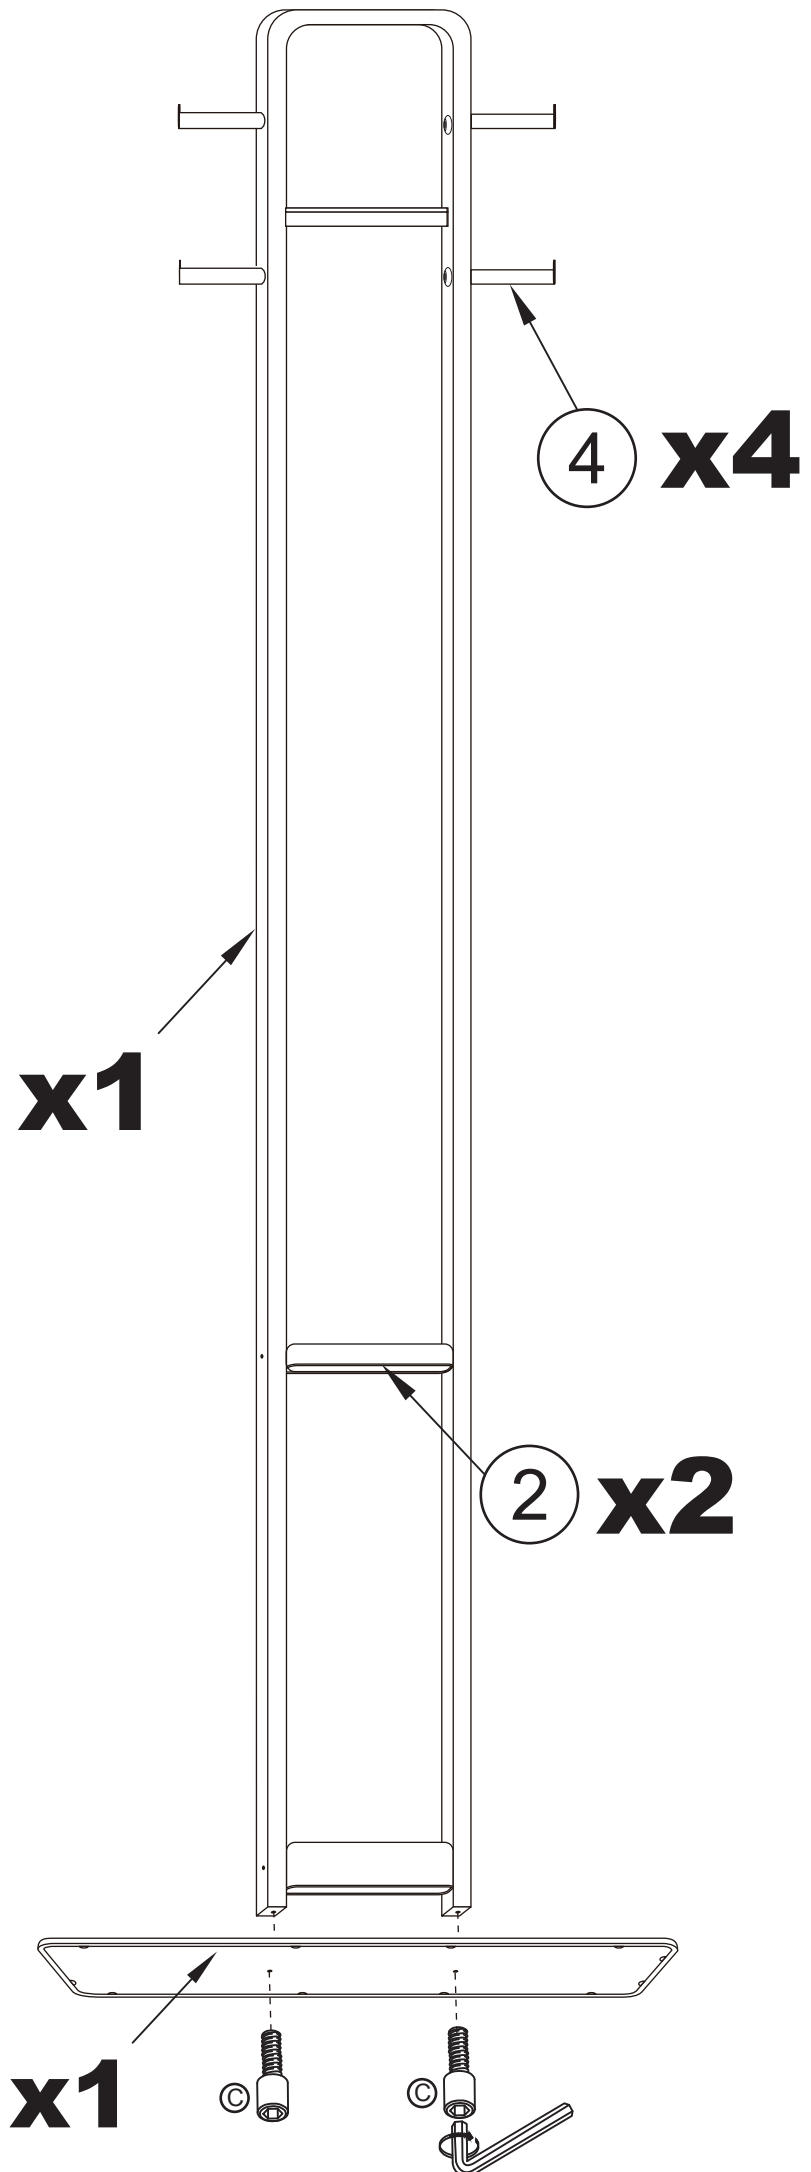

The bottom section of the page contains a horizontal bar with three icons. On the left is an icon of an Allen key and a hex nut. In the center is an icon of a person. On the right is a circular gauge with the text "0.25H" inside.

			✓
①	1	1790 x 370 mm	
②	2	160 x 80 mm	
③	1	560 x 280 mm	
④	4	85 x 16 mm	

<p>A x 4</p>  <p>M5X35MM</p>	<p>B x 4</p>  <p>M5X10MM</p>	<p>C x 2</p>  <p>M8X20MM</p>
<p>D x 1</p>  <p>M5</p>	<p>E x 1</p>  <p>M8</p>	

1

A x 4  M5X35MM	B x 4  M5X10MM	D x 1  M5
---	---	--

2

3