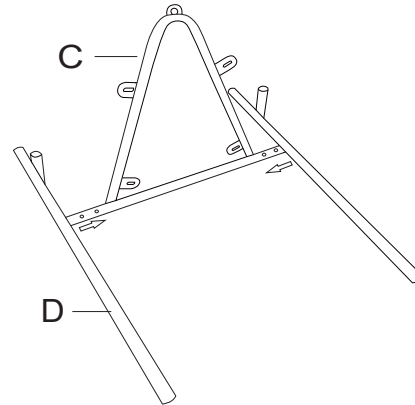

Assembly Instructions for item: 101131/101135

Thank you for choosing Sleepo Furniture, The Sleepo Furniture is constructed of real hardwood and resonance dampening MDF.

Safety Warning: If you do not understand these direction or have any doubt about the safety of installation, check carefully to make sure that there are no missing or defective parts. Our customer service representatives can quickly assist you with installation question and missing or damage parts. Replacement parts for products purchase through authorized dealer will be shipped directly to you. Never use detective parts. Improper installation may cause damage or serious injury.

	SKETCH	GAUGE	QTY	
A			1	 DO NOT USE EL DRILL
B			1	
C			1	
D		L+R	2	 15 min
E			1	
F		M6*14	4	
G		M6*50	5	
H		M6*18	4	
I			4	
J			1	
K			1	

Step1

Step2

Step3

Step4

Step5

Step6