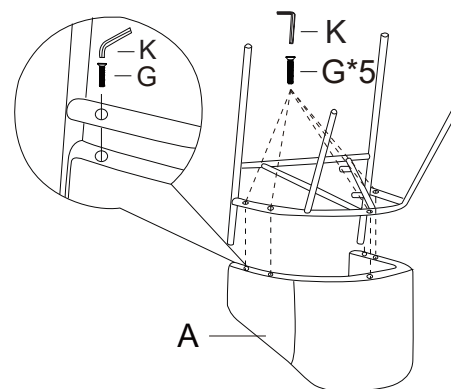

Assembly Instructions for item: 101131/101135

Thank you for choosing Sleepo Furniture, The Sleepo Furniture is constructed of real hardwood and resonance dampening MDF.

Safety Warning: If you do not understand these direction or have any doubt about the safety of installation, check carefully to make sure that there are no missing or defective parts. Our customer service representatives can quickly assist you with installation question and missing or damage parts. Replacement parts for products purchase through authorized dealer will be shipped directly to you. Never use detective parts. Improper installation may cause damage or serious injury.

	SKETCH	GAUGE	QTY	
A			1	 DO NOT USE EL DRILL
B			1	
C			1	
D		L+R	2	 15 min
E			1	
F		M6*14	4	
G		M6*50	5	
H		M6*18	4	
I			4	
J			1	
K			1	

Step1

Step2

Step3

Step4

Step5

Step6