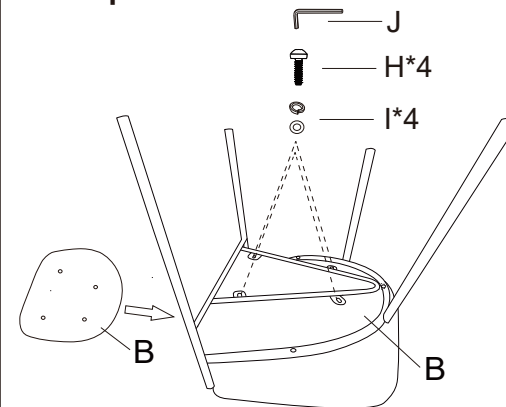

Assembly Instructions for item: 101131/101135

Thank you for choosing Sleepo Furniture, The Sleepo Furniture is constructed of real hardwood and resonance dampening MDF.

Safety Warning: If you do not understand these direction or have any doubt about the safety of installation, check carefully to make sure that there are no missing or defective parts. Our customer service representatives can quickly assist you with installation question and missing or damage parts. Replacement parts for products purchase through authorized dealer will be shipped directly to you. Never use detective parts. Improper installation may cause damage or serious injury.

	SKETCH	GAUGE	QTY	
A			1	 DO NOT USE EL DRILL
B			1	
C			1	
D		L+R	2	 15 min
E			1	
F		M6*14	4	
G		M6*50	5	
H		M6*18	4	
I			4	
J			1	
K			1	

Step1

Step2

Step3

Step4

Step5

Step6