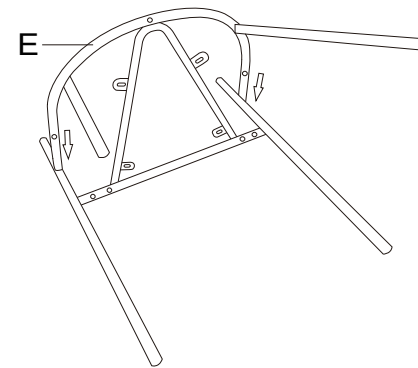

Assembly Instructions for item: 101131/101135

Thank you for choosing Sleepo Furniture, The Sleepo Furniture is constructed of real hardwood and resonance dampening MDF.

Safety Warning: If you do not understand these direction or have any doubt about the safety of installation, check carefully to make sure that there are no missing or defective parts. Our customer service representatives can quickly assist you with installation question and missing or damage parts. Replacement parts for products purchase through authorized dealer will be shipped directly to you. Never use detective parts. Improper installation may cause damage or serious injury.

	SKETCH	GAUGE	QTY	
A			1	 DO NOT USE EL DRILL
B			1	
C			1	
D		L+R	2	 15 min
E			1	
F		M6*14	4	
G		M6*50	5	
H		M6*18	4	
I			4	
J			1	
K			1	

Step1

Step2

Step3

Step4

Step5

Step6