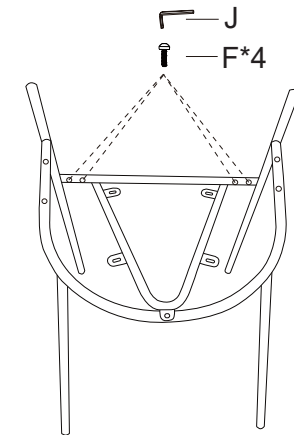

Assembly Instructions for item: 101131/101135

Thank you for choosing Sleepo Furniture, The Sleepo Furniture is constructed of real hardwood and resonance dampening MDF.

Safety Warning: If you do not understand these direction or have any doubt about the safety of installation, check carefully to make sure that there are no missing or defective parts. Our customer service representatives can quickly assist you with installation question and missing or damage parts. Replacement parts for products purchase through authorized dealer will be shipped directly to you. Never use detective parts. Improper installation may cause damage or serious injury.

	SKETCH	GAUGE	QTY	
A			1	 DO NOT USE EL DRILL
B			1	
C			1	
D		L+R	2	 15 min
E			1	
F		M6*14	4	
G		M6*50	5	
H		M6*18	4	
I			4	
J			1	
K			1	

Step1

Step2

Step3

Step4

Step5

Step6