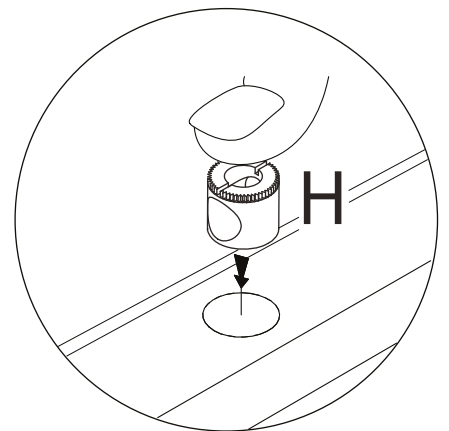

ASSEMBLY INSTRUCTION

HAMMOND COFFEE TABLE 135X62 WOODEN TOP

ROWICO

HOME

Ax2 	Gx2
Bx1 	Hx2
Cx2 	Jx2
Dx1 	Kx1
E x8 8x30mm	Lx4 M6x35
Fx4 6x30mm	Mx4
	Nx4 4.5x50
	Px4 Ø20mm

①

②

③