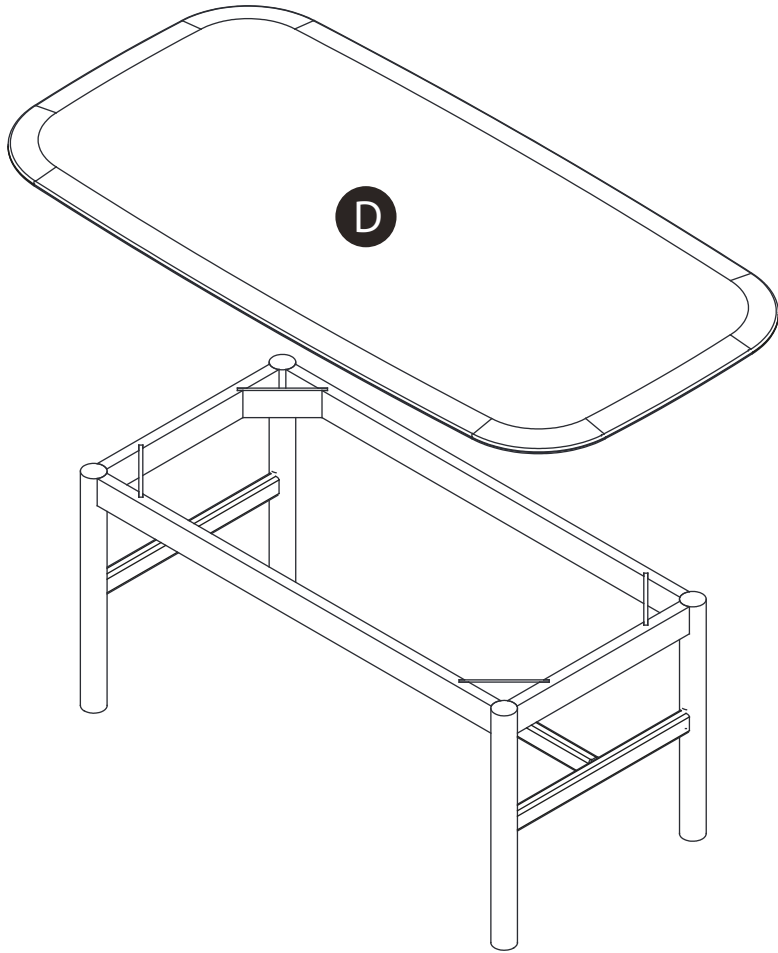

ASSEMBLY INSTRUCTION

HAMMOND COFFEE TABLE 135X62 WOODEN TOP

ROWICO

HOME

Ax2 	Gx2
Bx1 	Hx2
Cx2 	Jx2
Dx1 	Kx1
E x8 8x30mm	Lx4 M6x35
Fx4 6x30mm	Mx4
	Nx4 4.5x50
	Px4 Ø20mm

①

②

③

④

⑤

⑥

⑦

8