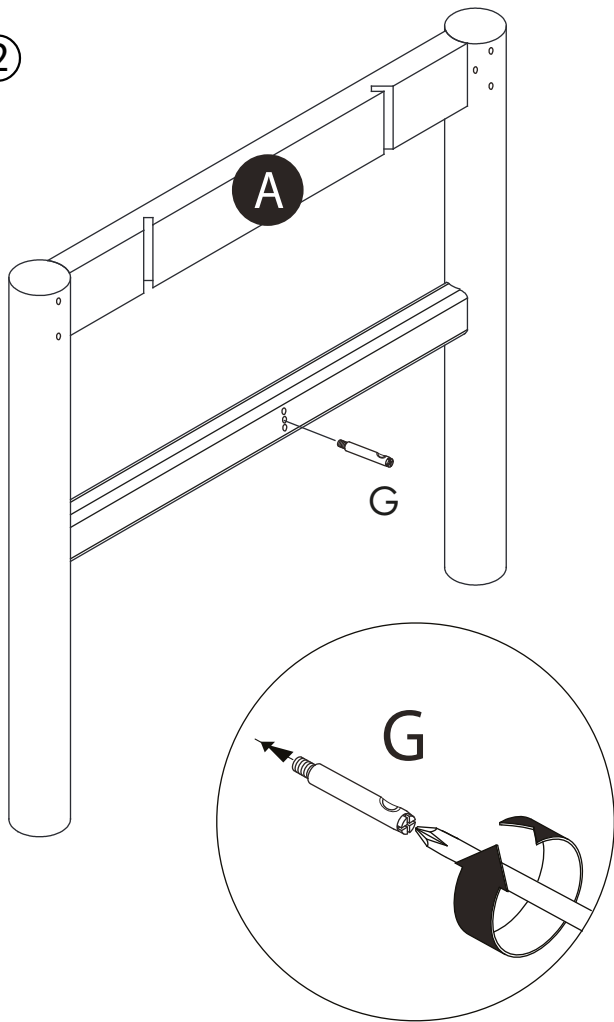

ASSEMBLY INSTRUCTION

HAMMOND COFFEE TABLE 135X62 WOODEN TOP

ROWICO

HOME

Ax2 	Gx2
Bx1 	Hx2
Cx2 	Jx2
Dx1 	Kx1
E x8 8x30mm	Lx4 M6x35
Fx4 6x30mm	Mx4
	Nx4 4.5x50
	Px4 Ø20mm

①

②

③

④

⑤

⑥

⑦

8