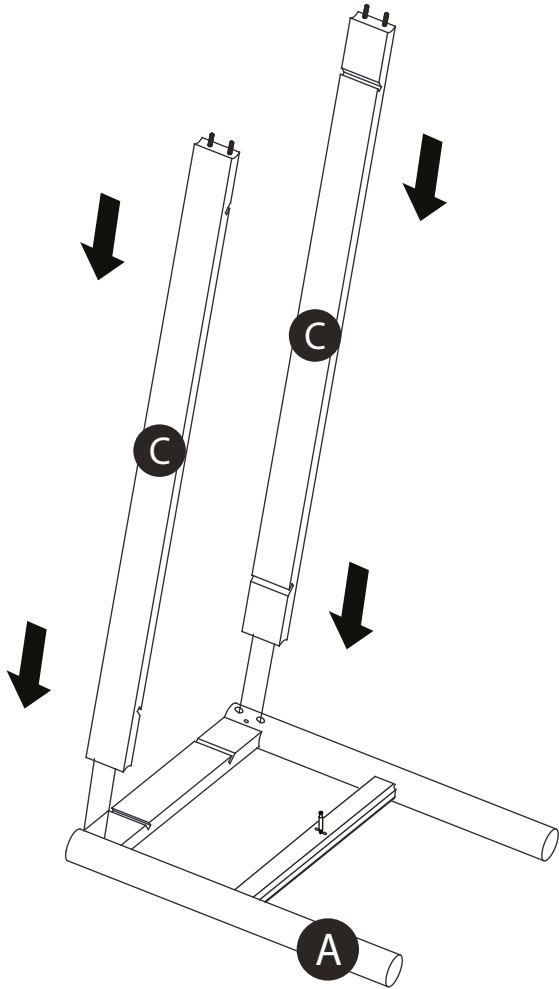

ASSEMBLY INSTRUCTION

HAMMOND COFFEE TABLE 135X62 WOODEN TOP

ROWICO

HOME

Ax2 	Gx2
Bx1 	Hx2
Cx2 	Jx2
Dx1 	Kx1
E x8 8x30mm	Lx4 M6x35
Fx4 6x30mm	Mx4
	Nx4 4.5x50
	Px4 Ø20mm

①

②

③

④

⑤

⑥

⑦

8