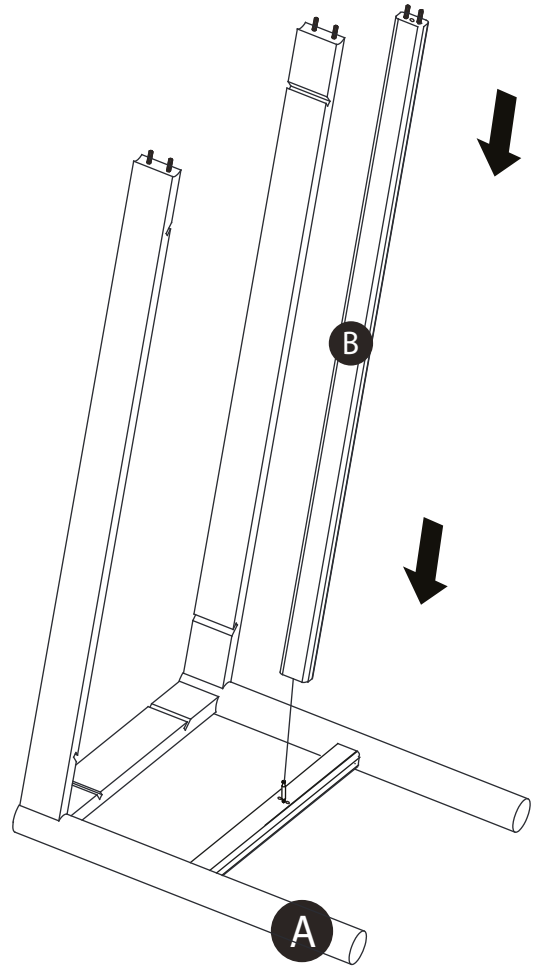

ASSEMBLY INSTRUCTION

HAMMOND COFFEE TABLE 135X62 WOODEN TOP

ROWICO

HOME

Ax2 	Gx2
Bx1 	Hx2
Cx2 	Jx2
Dx1 	Kx1
E x8 8x30mm	Lx4 M6x35
Fx4 6x30mm	Mx4
	Nx4 4.5x50
	Px4 Ø20mm

①

②

③

④

⑤

⑥

⑦

8