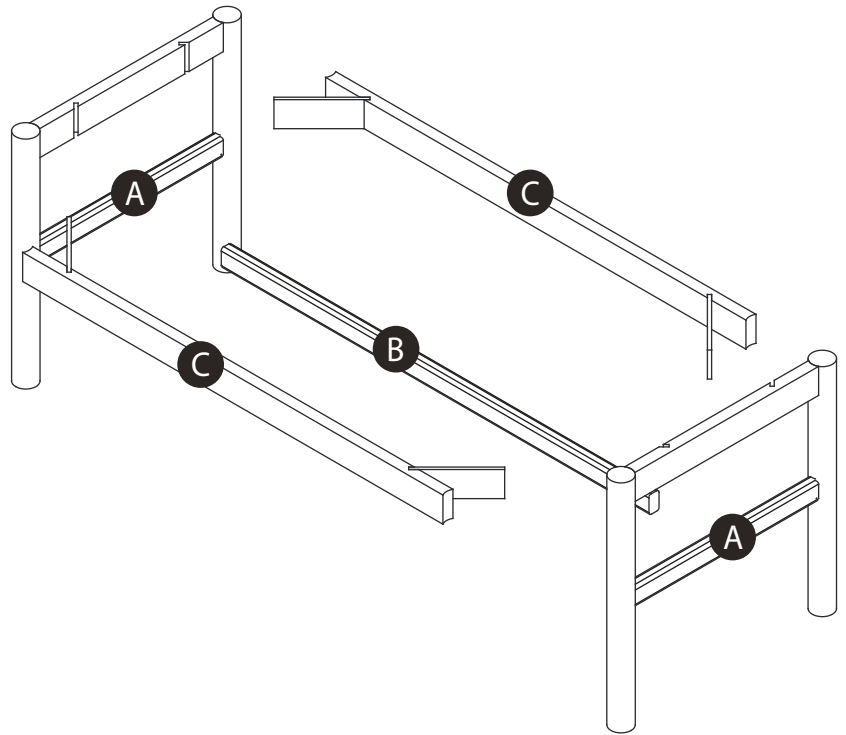

ASSEMBLY INSTRUCTION

HAMMOND COFFEE TABLE 135X62 WOODEN TOP

ROWICO

HOME

Ax2 	Gx2
Bx1 	Hx2
Cx2 	Jx2
Dx1 	Kx1
E x8 8x30mm	Lx4 M6x35
Fx4 6x30mm	Mx4
	Nx4 4.5x50
	Px4 Ø20mm

①

②

③

④

⑤

⑥

⑦

8