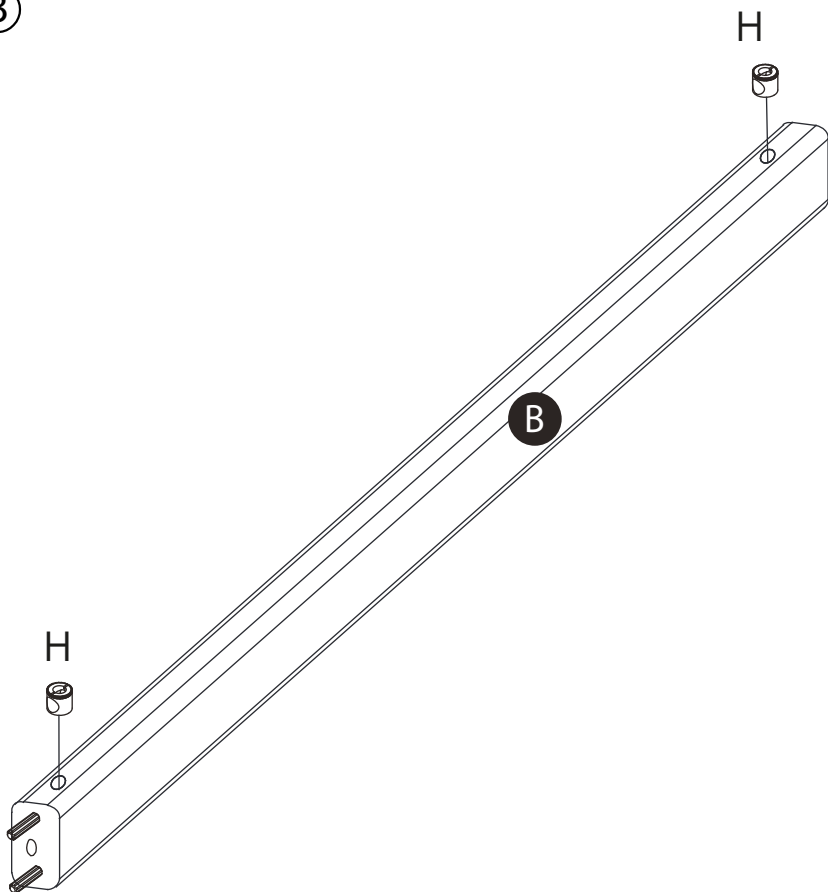

ASSEMBLY INSTRUCTION

HAMMOND COFFEE TABLE 135X62 WOODEN TOP

ROWICO

HOME

Ax2 	Gx2
Bx1 	Hx2
Cx2 	Jx2
Dx1 	Kx1
E x8 8x30mm	Lx4 M6x35
Fx4 6x30mm	Mx4
	Nx4 4.5x50
	Px4 Ø20mm

①

②

③

④

⑤

⑥

⑦

8