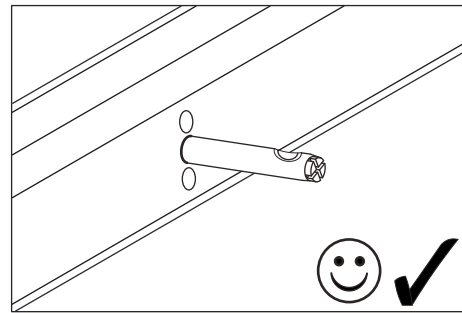

ASSEMBLY INSTRUCTION

HAMMOND COFFEE TABLE 135X62 WOODEN TOP

ROWICO

HOME

Ax2 	Gx2
Bx1 	Hx2
Cx2 	Jx2
Dx1 	Kx1
E x8 8x30mm	Lx4 M6x35
Fx4 6x30mm	Mx4
	Nx4 4.5x50
	Px4 Ø20mm

①

②

③