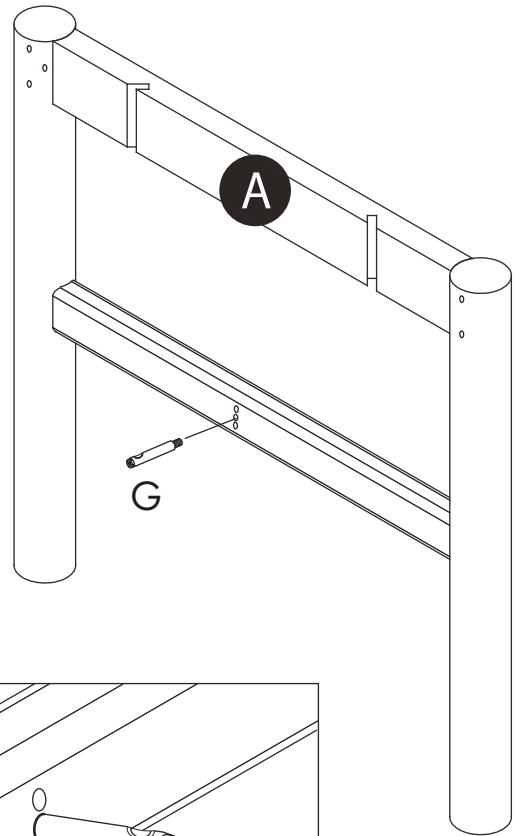

ASSEMBLY INSTRUCTION

HAMMOND COFFEE TABLE 135X62 WOODEN TOP

ROWICO

HOME

Ax2 	Gx2
Bx1 	Hx2
Cx2 	Jx2
Dx1 	Kx1
E x8 8x30mm	Lx4 M6x35
Fx4 6x30mm	Mx4
	Nx4 4.5x50
	Px4 Ø20mm

①

②

③