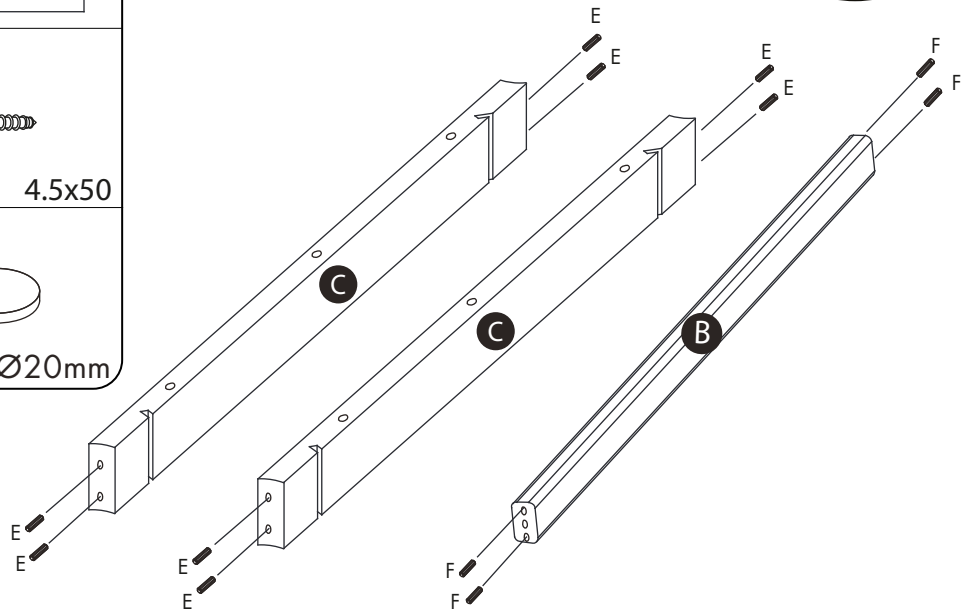

ASSEMBLY INSTRUCTION

HAMMOND COFFEE TABLE 135X62 WOODEN TOP

ROWICO

HOME

Ax2 	Gx2
Bx1 	Hx2
Cx2 	Jx2
Dx1 	Kx1
E x8 8x30mm	Lx4 M6x35
Fx4 6x30mm	Mx4
	Nx4 4.5x50
	Px4 Ø20mm

①

②

③