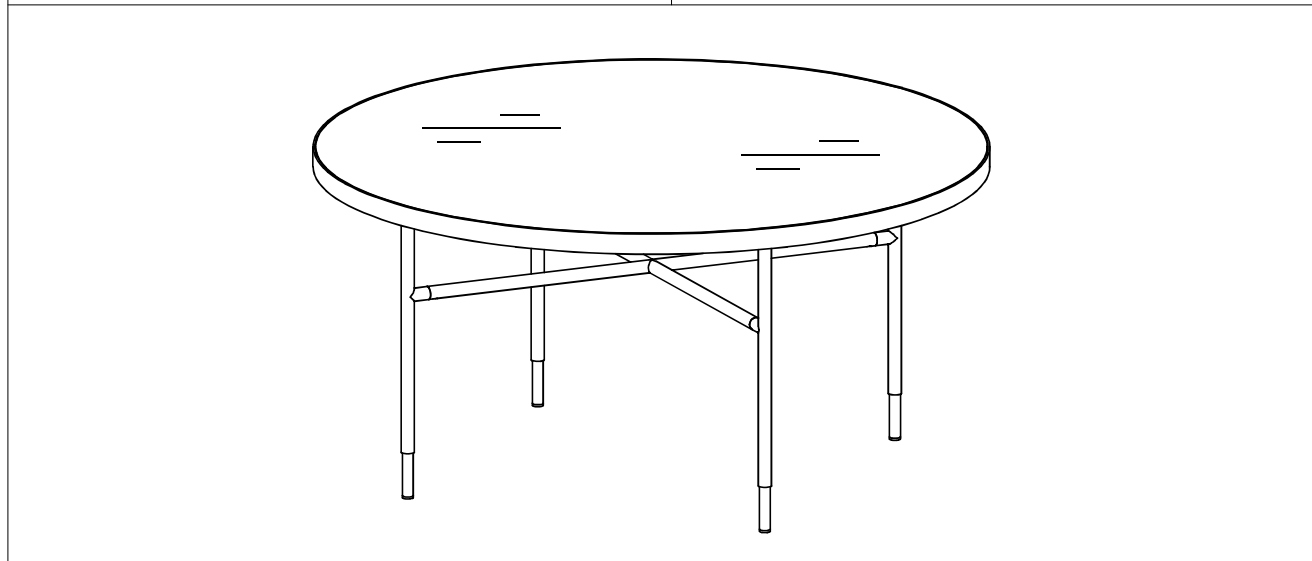

| | |
|---------------|----------------------------------|
| Art No | Description |
| 88888-281 | SP- Bubbles Sofa table-Screw Set |

VENTURE DESIGN

HOME & INTERIOR

18039-660

| | | |
|---|--|---|
| A | | 1 |
| B | | 1 |
| C | | 1 |
| D | | 4 |
| E | | 4 |
| F | | 4 |
| G | | 5 |
| H | | 1 |