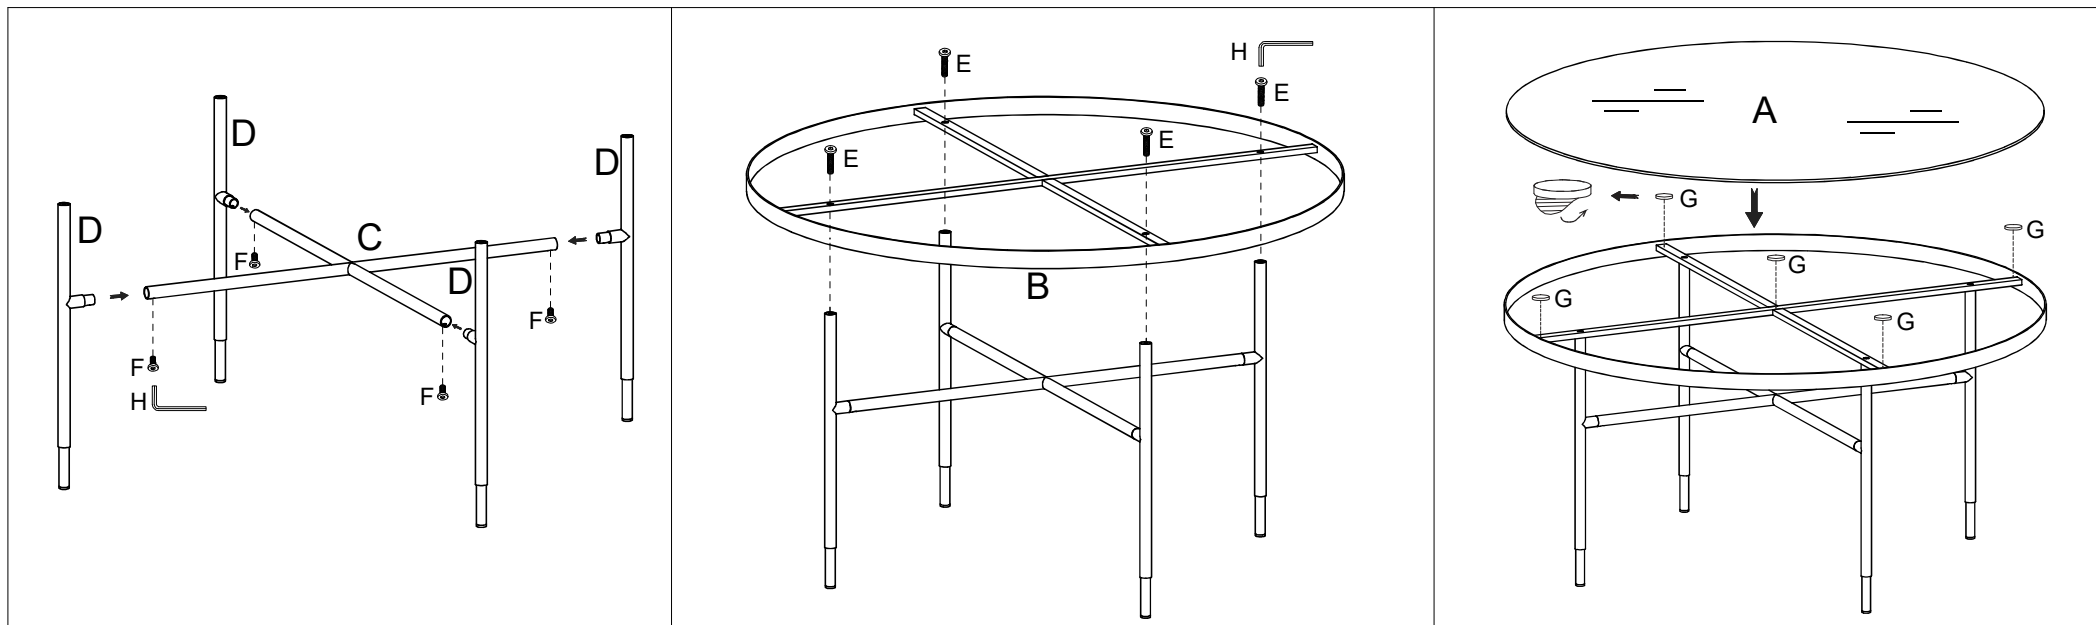

| | |
|---------------|----------------------------------|
| Art No | Description |
| 88888-281 | SP- Bubbles Sofa table-Screw Set |

VENTURE DESIGN

HOME & INTERIOR

18039-660

| | | |
|---|--|---|
| A | | 1 |
| B | | 1 |
| C | | 1 |
| D | | 4 |
| E | | 4 |
| F | | 4 |
| G | | 5 |
| H | | 1 |