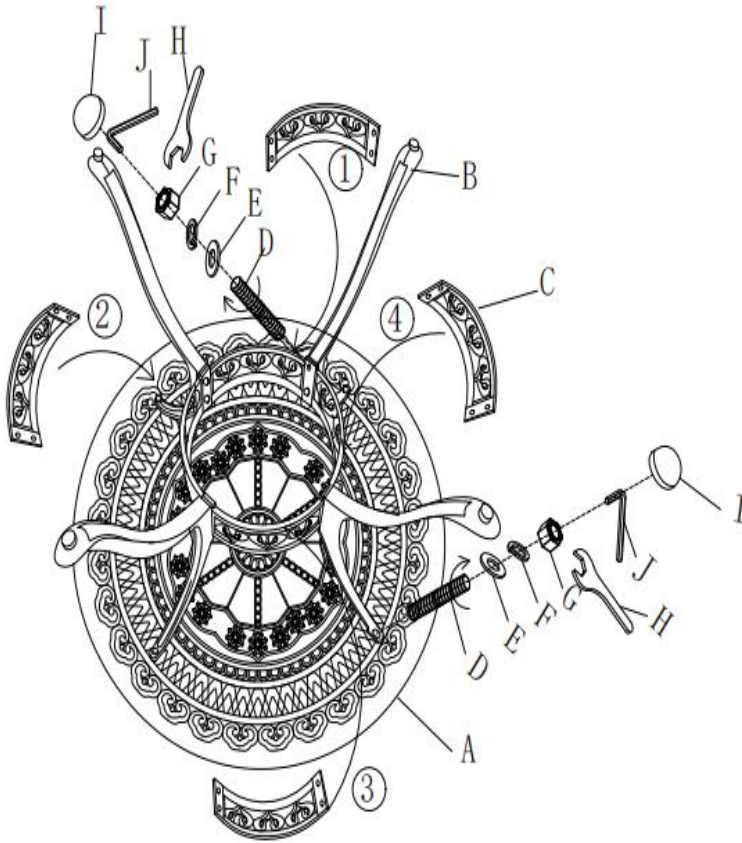

# Assembly Instruction

Monteringsanvisning | Montageanleitungen

ProductNumber:7173-112

Description: Coimbra Cafétable ø100 - Brown

@Venturehomese  
@Venture.Design

Do not tighten screws until all  
screws have been assembled !

## ASSEMBLY INSTRUCTION

										
1PCS	4PCS	4PCS	12PCS	12PCS	12PCS	12PCS	1PCS	12PCS	1PCS	