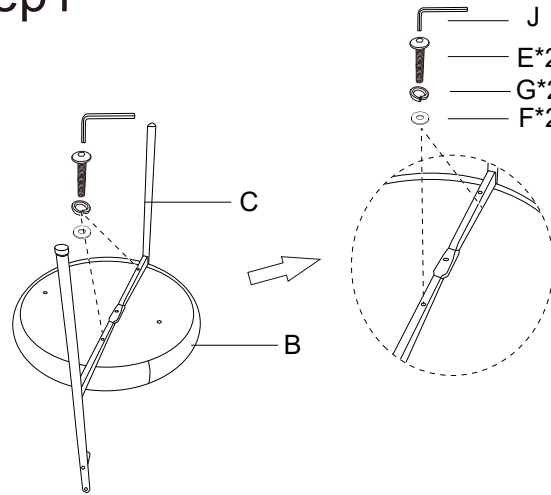

Assembly Instructions for item:101206/101207

Thank you for choosing Sleepo Furniture, The Sleepo Furniture is constructed of real hardwood and resonance dampening MDF.

Safety Warning: If you do not understand these direction or have any doubt about the safety of installation, check carefully to make sure that there are no missing or defective parts. Our customer service representatives can quickly assist you with installation question and missing or damage parts. Replacement parts for products purchase through authorized dealer will be shipped directly to you. Never use defective parts, mproper installation may cause damage or serious iniury

	SKETCH	GAUGE	QTY	
A			1	 DO NOT USE EL DRILL
B			1	
C			1	
D			1	
E		M6*50mm	5	 15 min
F		φ6*16*1.2mm	5	
G		φ6*10*2mm	5	
H		M6*55mm	2	
I		M6*35mm	2	
J		S5	1	
K		S4	1	

Step1

Step2

Step3

Step4