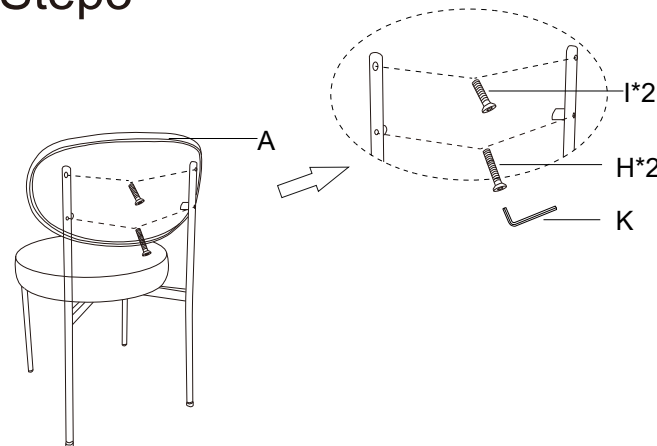

Assembly Instructions for item:101206/101207

Thank you for choosing Sleepo Furniture, The Sleepo Furniture is constructed of real hardwood and resonance dampening MDF.

Safety Warning: If you do not understand these direction or have any doubt about the safety of installation, check carefully to make sure that there are no missing or defective parts. Our customer service representatives can quickly assist you with installation question and missing or damage parts. Replacement parts for products purchase through authorized dealer will be shipped directly to you. Never use defective parts, mproper installation may cause damage or serious iniury

	SKETCH	GAUGE	QTY	
A			1	 DO NOT USE EL DRILL
B			1	
C			1	
D			1	
E		M6*50mm	5	 15 min
F		φ6*16*1.2mm	5	
G		φ6*10*2mm	5	
H		M6*55mm	2	
I		M6*35mm	2	
J		S5	1	
K		S4	1	

Step1

Step2

Step3

Step4