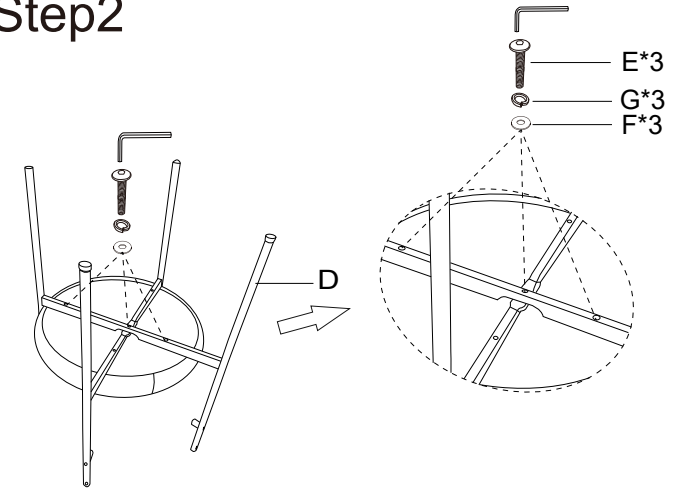

Assembly Instructions for item:101206/101207

Thank you for choosing Sleepo Furniture, The Sleepo Furniture is constructed of real hardwood and resonance dampening MDF.

Safety Warning: If you do not understand these direction or have any doubt about the safety of installation, check carefully to make sure that there are no missing or defective parts. Our customer service representatives can quickly assist you with installation question and missing or damage parts. Replacement parts for products purchase through authorized dealer will be shipped directly to you. Never use defective parts, mproper installation may cause damage or serious iniury

	SKETCH	GAUGE	QTY	
A			1	 DO NOT USE EL DRILL
B			1	
C			1	
D			1	
E		M6*50mm	5	 15 min
F		φ6*16*1.2mm	5	
G		φ6*10*2mm	5	
H		M6*55mm	2	
I		M6*35mm	2	
J		S5	1	
K		S4	1	

Step1

Step2

Step3

Step4