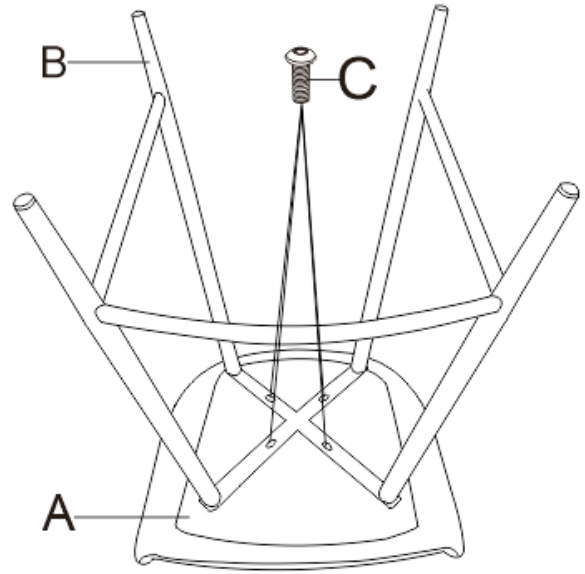

ASSEMBLY INSTRUCTION

SIERRA BAR STOOL

ROWICO

HOME

①

| | |
|---|---|
| <p>Ax1</p>  | <p>Cx4</p>  <p>M6*18mm</p> |
| <p>Bx1</p>  | <p>Dx1</p>  |

②