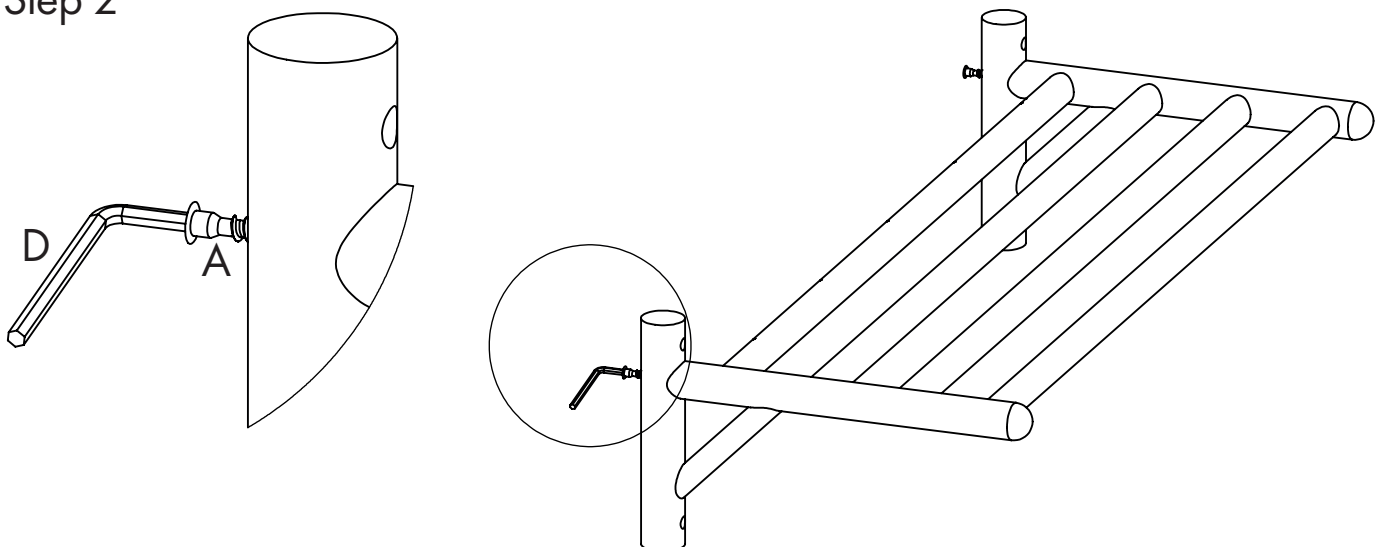

A x 2 M6 x 50	B x 5 20 x 25 x 60	C x 5 Ø3 x 12	D x 1 4mm
① x 1		② x 2	③ x 2

Step 2