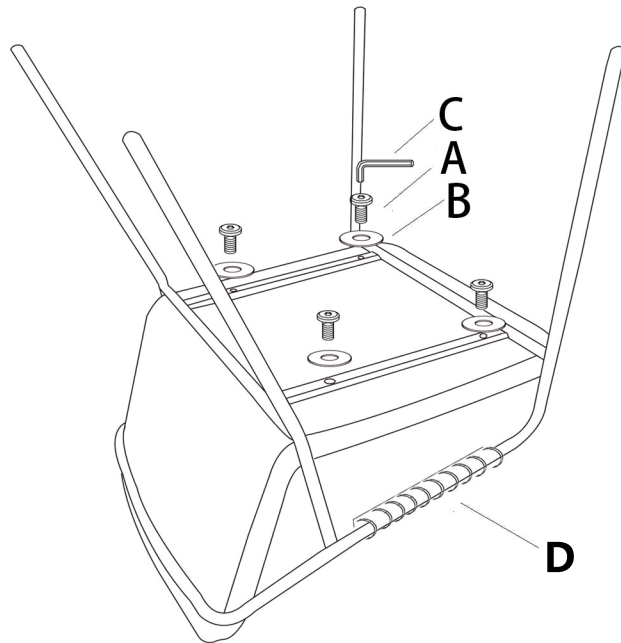

ASSEMBLY INSTRUCTION

MODEL: **Twist Chair**

Hardware List

SP- Twist Chair black/black-Screw Set

No.	DESCRIPTION	QTY.
A	JCBC M6 x25mm 	4pcs
B	Flat Washer 	4pcs
C	4# Allen Key 	1pc
D		2pc

Part List

No.	DESCRIPTION	QTY.
1	SP- Twist Chair Black/black-Leg	1pc
2	SP- Twist Chair Black/black-Seat	1pc

1

COMPLETED ASSEMBLE