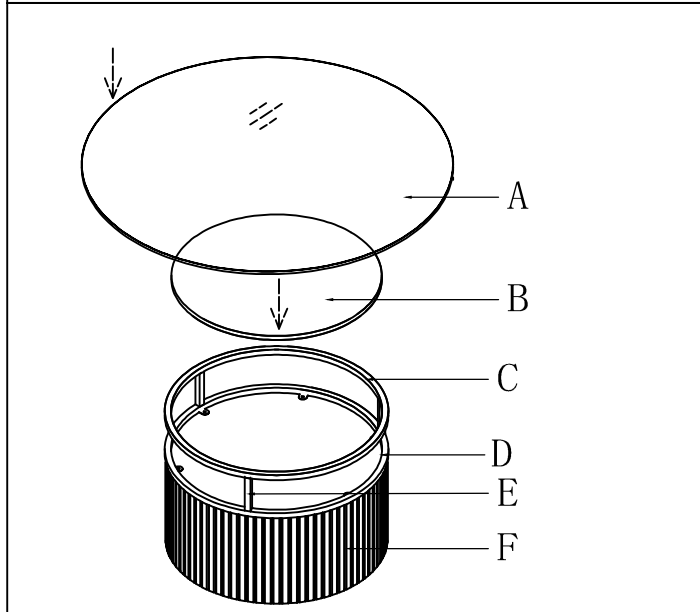

Art No	Description
88888-XXX	Bovall - Sofa Table-screw set
88888-XXX	Bovall - Sofa Table-Plastic Feet

furniture/fashion
Design by Daniel Johansson & Laila Bagge

VENTURE DESIGN
HOME & INTERIOR

48000-010

A		1
B		1
C		1
D		1
E		3
F		1
G		3
H		6
I		6