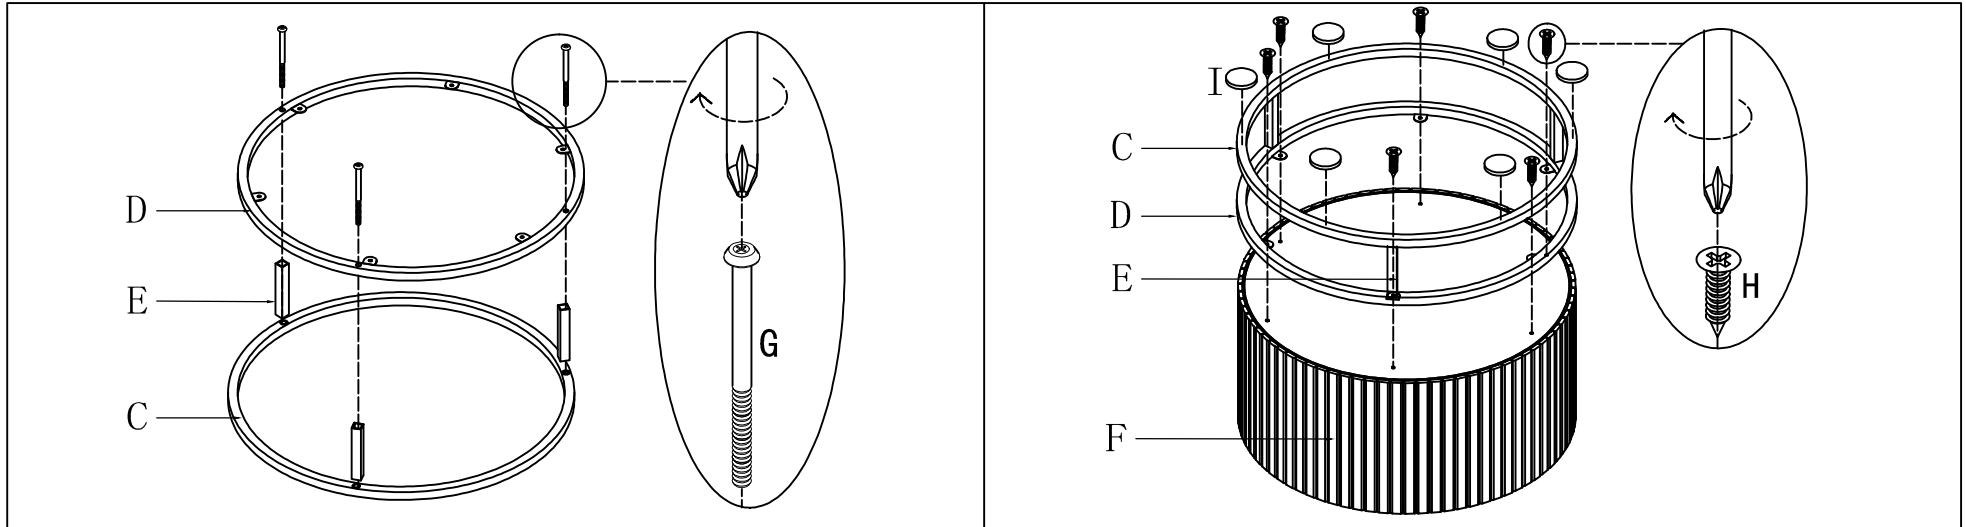

Art No	Description
88888-XXX	Bovall - Sofa Table-screw set
88888-XXX	Bovall - Sofa Table-Plastic Feet

furniture/fashion
Design by Daniel Johansson & Laila Bagge

VENTURE DESIGN
HOME & INTERIOR

48000-010

A		1
B		1
C		1
D		1
E		3
F		1
G		3
H		6
I		6