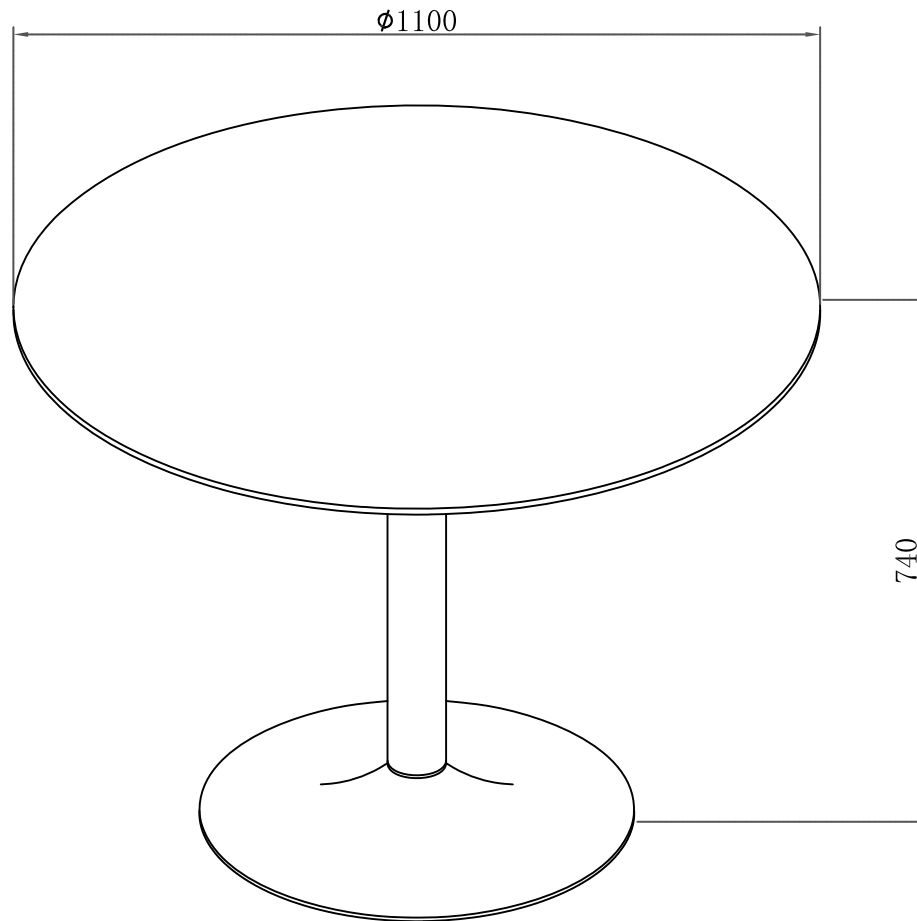

Ibiza

NO.	SIZE	QTY
1	Ø1100x18	1
2	800x800x20	1
3	120x120x613.5	1
4	Ø593x85	1

M10x90mm
Ax1

Ø79/Ø43mm
Fx1

M6x90mm
Bx1

16/Ø10x3mm
Gx1

M6x30mm
Cx4

Ø9/6x1.5mm
Hx1

M6x12mm
Dx4

8mm
Ix1

Ø70x3mm
Ex1

4mm
Jx1

1

NO.	HARDWARE	QTY
D		4
J		1

2

NO.	HARDWARE	QTY
C		4
J		1

B