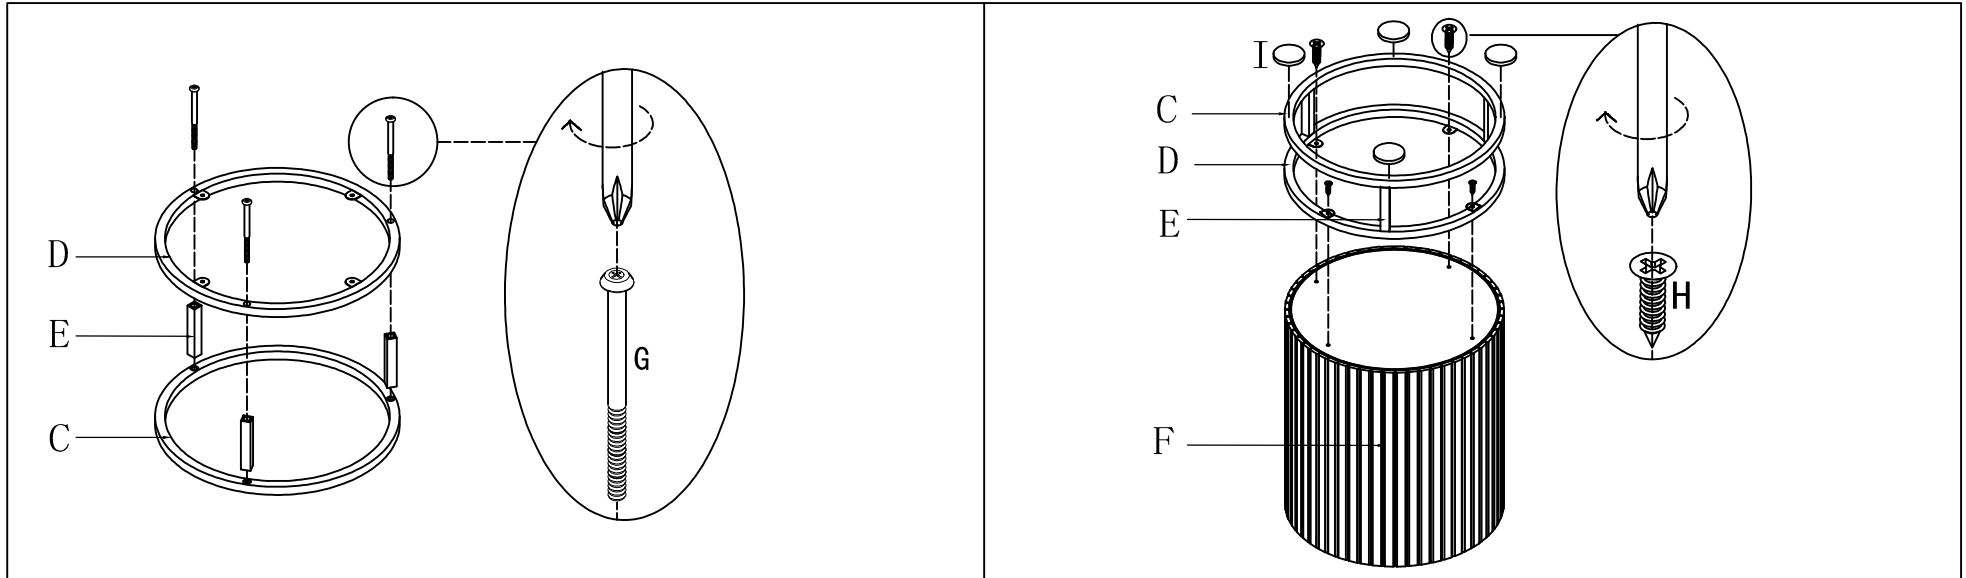

Art No	Description
88888-XXX	Bovall - Side Table-screw set
88888-XXX	Bovall - Side Table-Plastic Feet

furniture/fashion
Design by Daniel Johansson & Laila Bagge

VENTURE DESIGN
HOME & INTERIOR

48000-011

A		1
B		1
C		1
D		1
E		3
F		1
G		3
H		4
I		4

88888-XXX

88888-XXX

88888-XXX