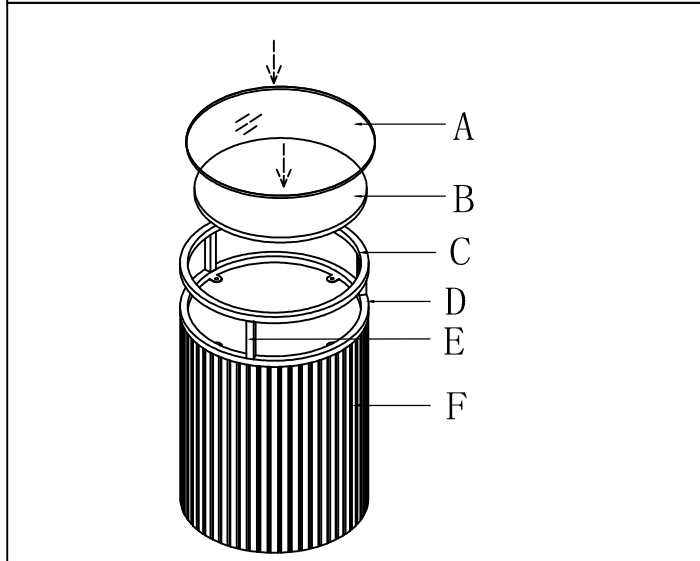

Art No	Description
88888-XXX	Bovall - Side Table-screw set
88888-XXX	Bovall - Side Table-Plastic Feet

furniture/fashion
Design by Daniel Johansson & Laila Bagge

VENTURE DESIGN
HOME & INTERIOR

48000-011

A		1
B		1
C		1
D		1
E		3
F		1
G		3
H		4
I		4

88888-XXX

88888-XXX

88888-XXX