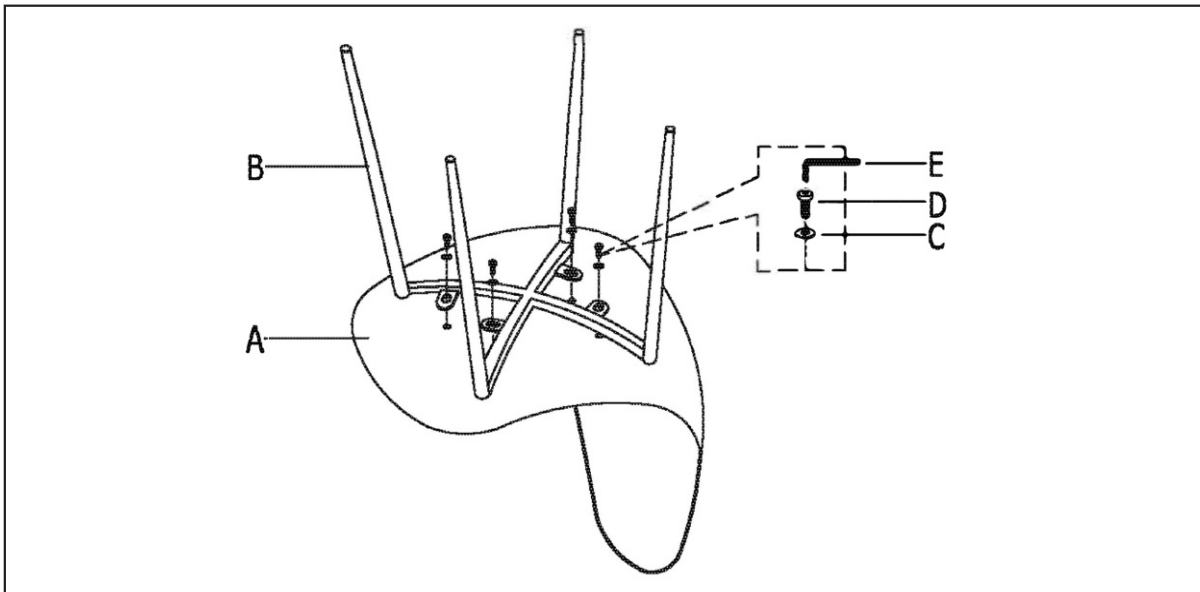

# Assembly Instruction (19246-888)

Art No.	Description
88888-1259	SP - Polar Diamond Dining Chair- Screw set
88888-1257	SP - Polar Diamond Dining Chair-Black leg
88888-1240	SP -Polar Diamond Dining Chair- Black Seat

A	x1	B	x1	C	x4	D	x4	E	x1
									
88888-1240		88888-1257		88888-1259					